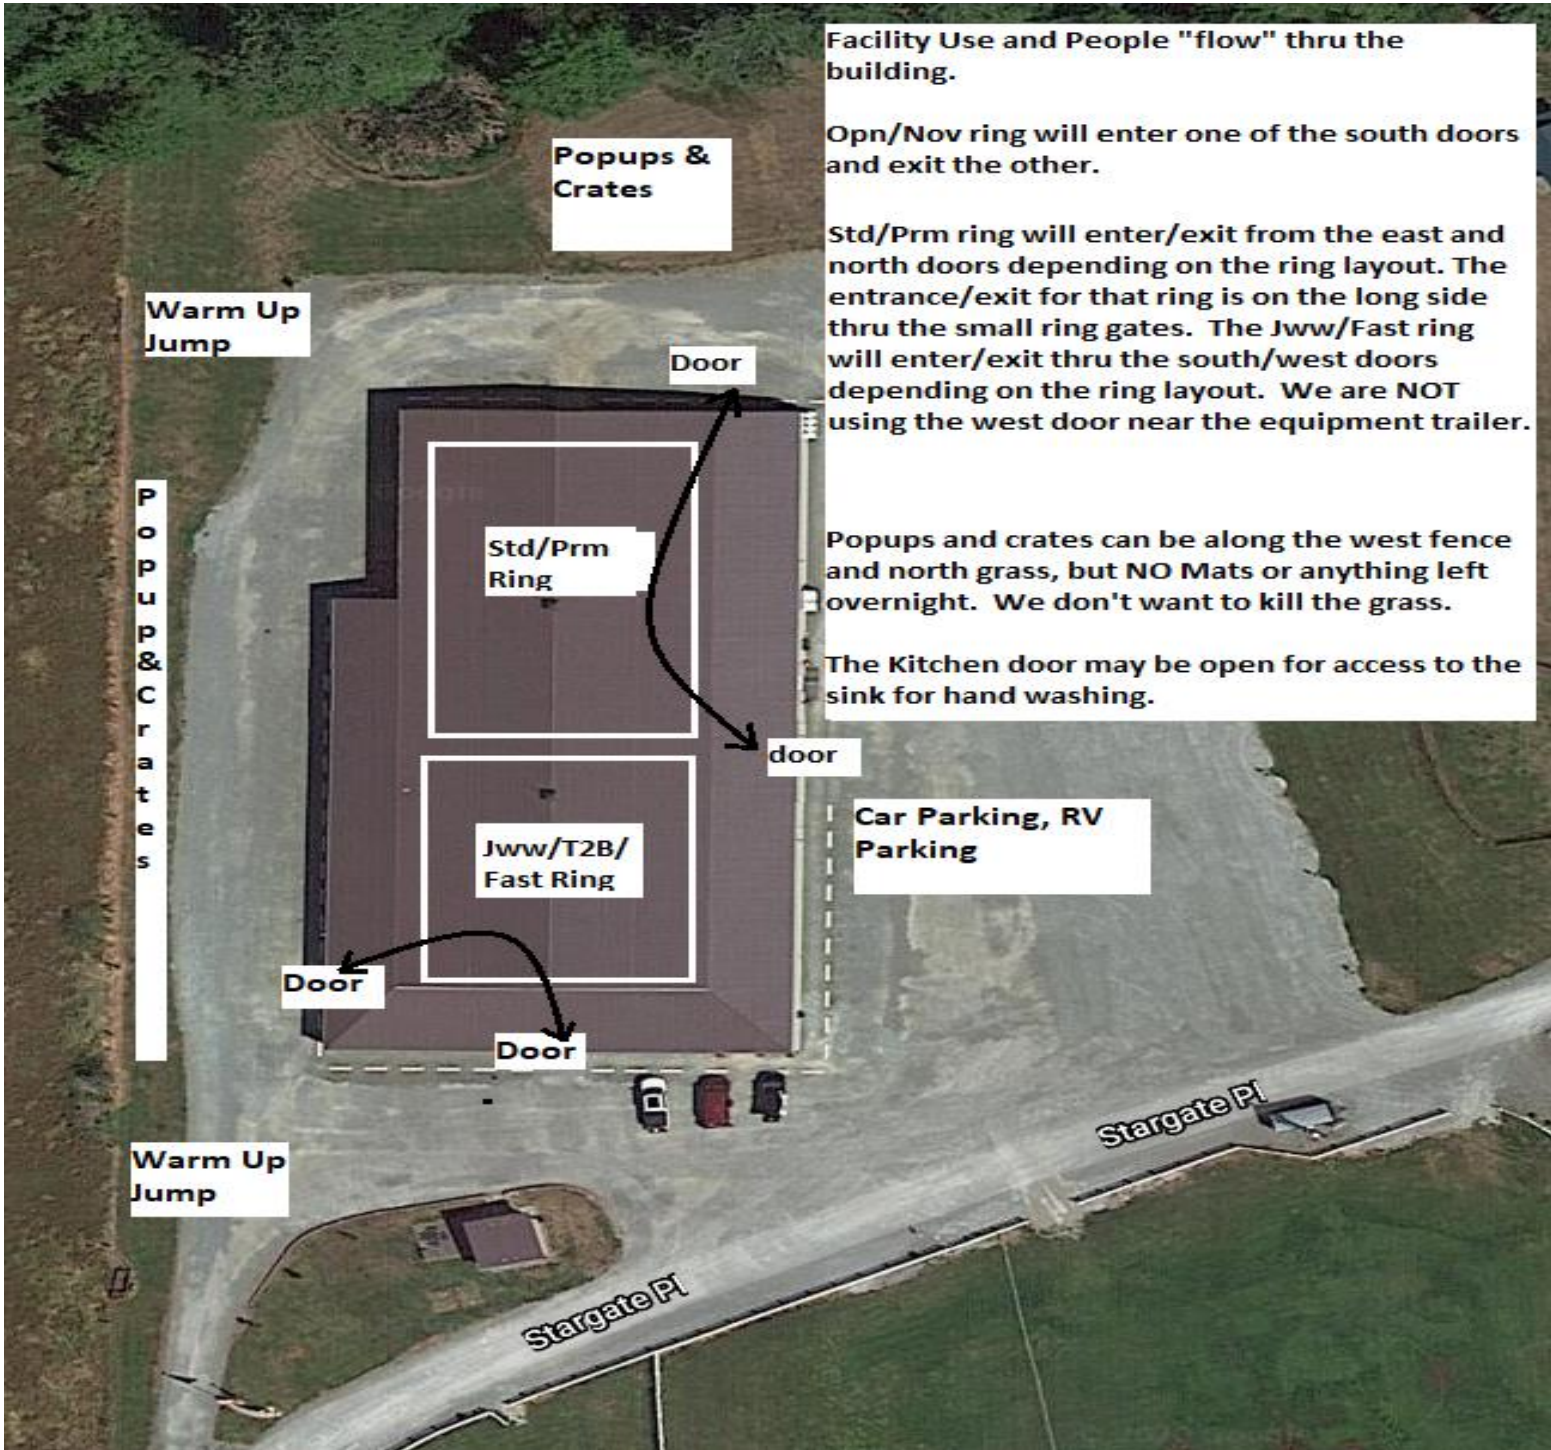

Setup and crating: **There is NO general crating allowed in the building at this time.**

Popup tents and crating is available along the West fence and North grass areas. If you are crating from your car, make sure to leave windows/doors open for air flow. If using a popup or crate on the grass, please do NOT use mats or leave items overnight.

Go To
www.r2agility.net
for Check-In, Running Order, and Maps

- Course Maps:** We will not be providing general paper copies of course maps. Maps will be made available on our website – www.r2agility.net sometime after **midnight**. **Judges are not allowed to send us maps until after midnight** and we will make every effort to email/post them by 7:30 AM. Maps will be posted at a couple of places around the arena.
- Gate Check-in:** We will have a normal gate steward with a paper gate sheet and may be using an electronic gate checking and monitoring system available by any internet enabled device with a web browser.
- The system allows you to check-in, mark conflict or absent, see progress, and live scores as they are entered into the computer. Please check the status to make sure your runs are correct.
- Maps will also be available on the same page sometime after 7:30 AM.
- Results:** Results will be posted in the arena and will be available on the same web page as the running order.

Important Housekeeping Info

Please use the exercise fields or the grassy areas around the parking lot to walk your dog. Please pick up after your dog. If your dog accidentally relieves itself on the building structure, please use the cleaning sprays provided by Fun Fur Paws.

Pull-in parking around the building ONLY. Do NOT back in to park around the building. If you do, you will be required to re-park.

5 MPH Speed Limit at Fun Fur Paws

Facility Use and People "flow" thru the building.