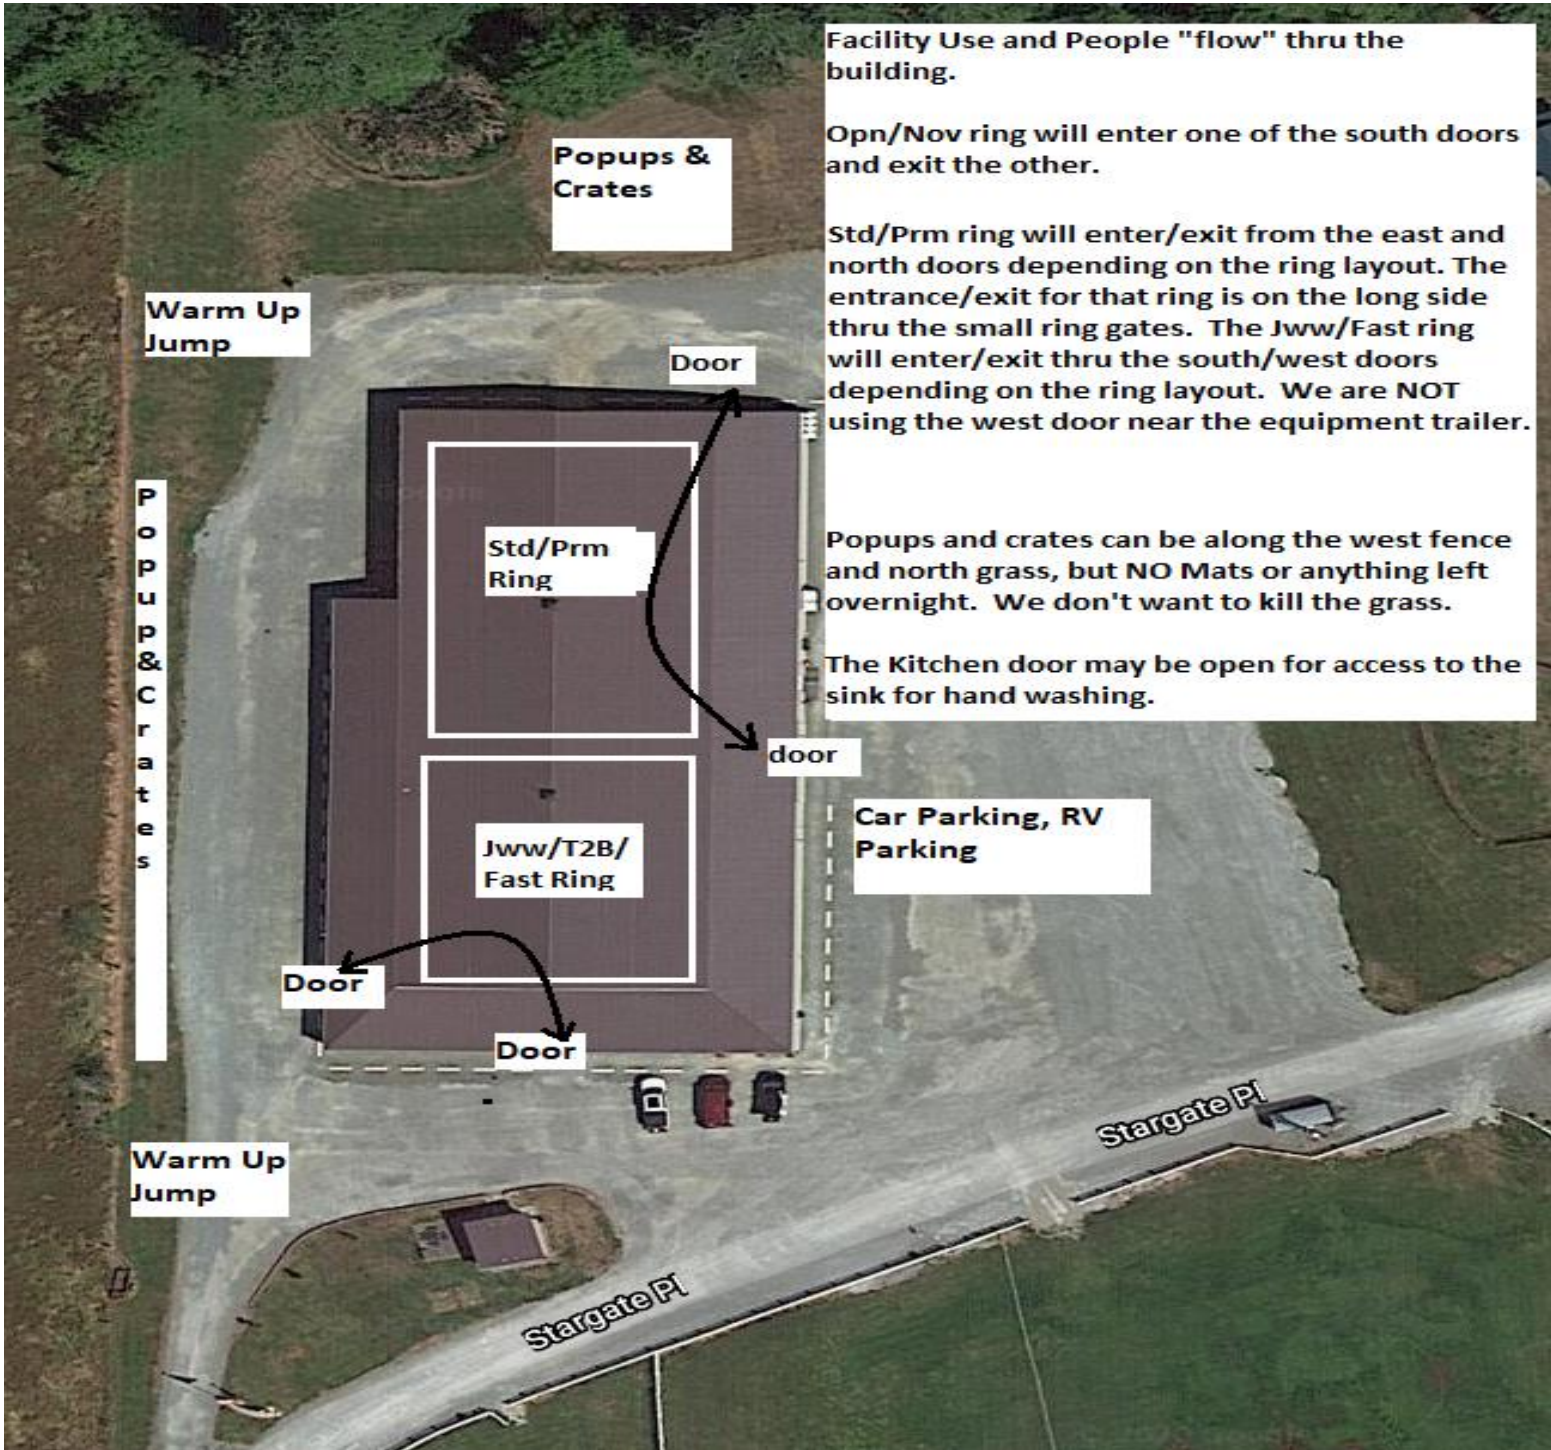

Facility Use and People "flow" thru the building.

Opn/Nov ring will enter one of the south doors and exit the other.

Std/Prm ring will enter/exit from the east and north doors depending on the ring layout. The entrance/exit for that ring is on the long side thru the small ring gates. The Jww/Fast ring will enter/exit thru the south/west doors depending on the ring layout. We are NOT using the west door near the equipment trailer.

Popups and crates can be along the west fence and north grass, but NO Mats or anything left overnight. We don't want to kill the grass.

The Kitchen door may be open for access to the sink for hand washing.

Warm Up Jump

Popups & Crates

P
o
p
u
p
&
C
r
a
t
e
s

Door

Std/Prm Ring

Jww/T2B/
Fast Ring

door

Car Parking, RV Parking

Door

Door

Warm Up Jump

Stargate Pl

Stargate Pl