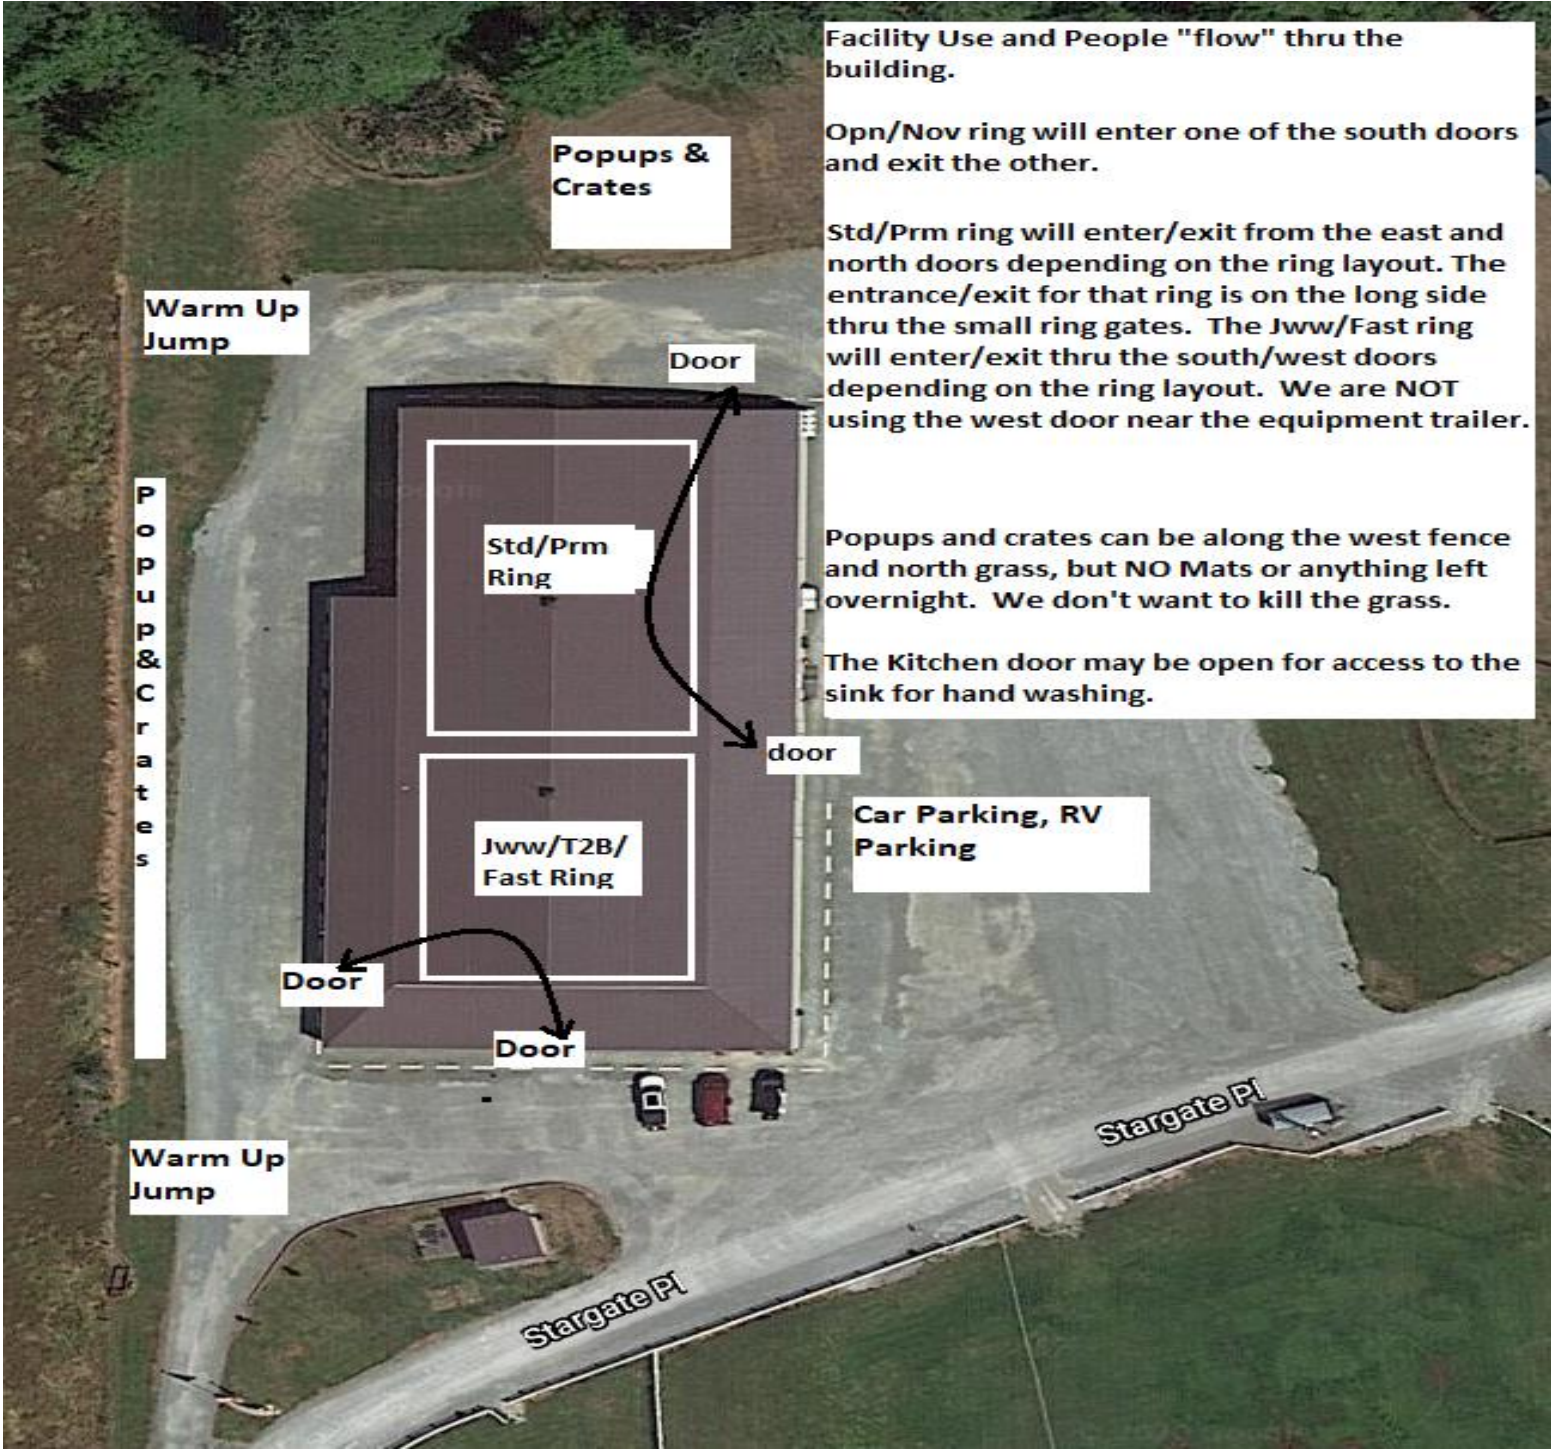

Setup and crating: **There is NO general crating allowed in the building at this time.**

Popup tents and crating is available along the West fence and North grass areas. If you are crating from your car, make sure to leave windows/doors open for air flow. If using a popup or crate on the grass, please do NOT use mats or leave items overnight.

Measuring: A volunteer measuring official will be on site. Check with the score table for more info.

Important Housekeeping Info

Please use the exercise fields or the grassy areas around the parking lot to walk your dog. The fenced agility fields are off limits. Please pick up after your dog. If your dog accidentally relieves itself on the building structure, please use the cleaning sprays provided by Fun Fur Paws.

Pull-in parking around the building ONLY. Do NOT back in to park around the building. If you do, you will be required to re-park.

5 MPH Speed Limit at Fun Fur Paws

Facility Use and People "flow" thru the building.

Popups and crates can be along the west fence and north grass, but NO Mats or anything left overnight. We don't want to kill the grass.

The Kitchen door may be open for access to the sink for hand washing.