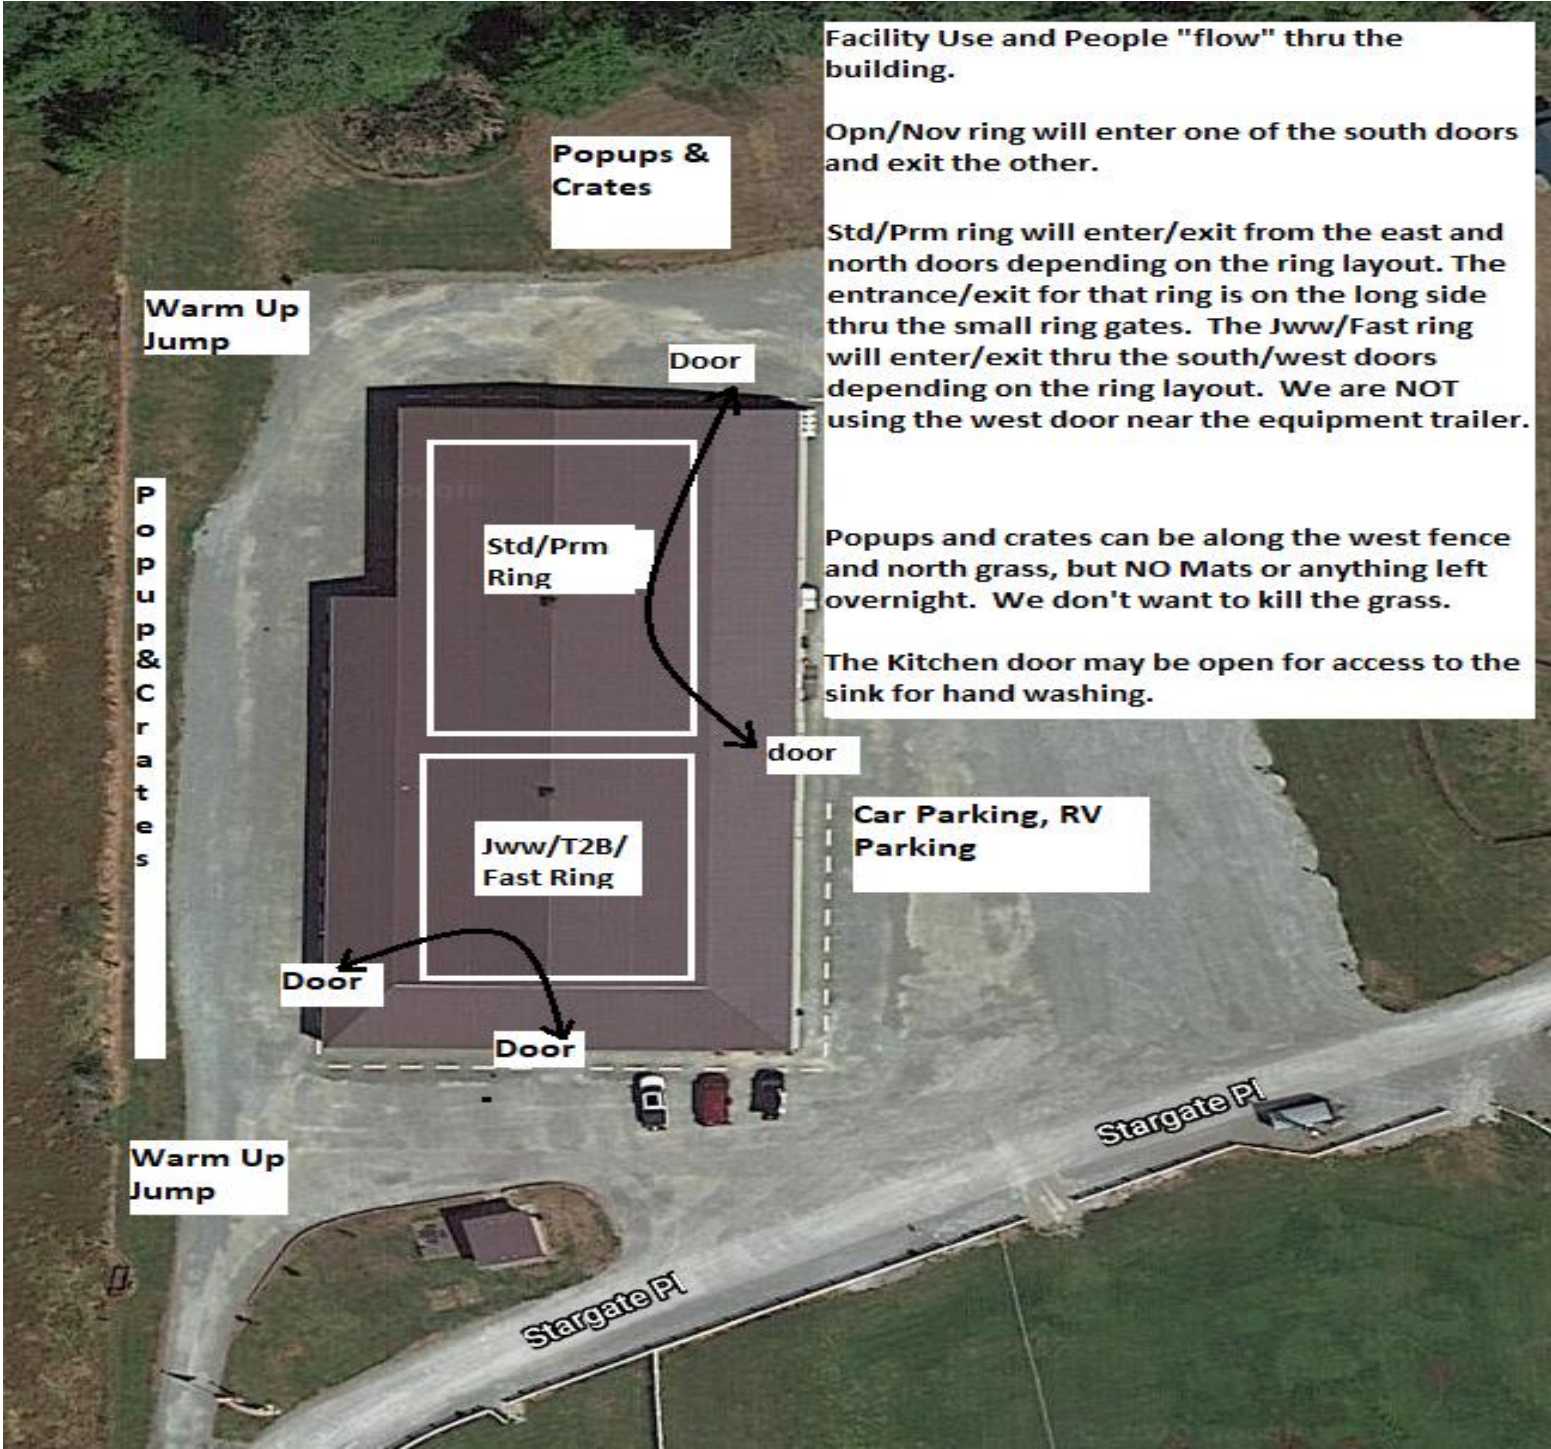

Setup and crating: There is NO general crating allowed in the building at this time.

Popup tents and crating is available along the West fence and North grass areas. If you are crating from your car, make sure to leave windows/doors open for air flow. If using a popup or crate on the grass, please do NOT use mats or leave items overnight.

Measuring: A volunteer measuring official will be on site. Check with the score table for more info.

Important Housekeeping Info

Please use the exercise fields or the grassy areas around the parking lot to walk your dog. The fenced agility fields are off limits. Please pick up after your dog. If your dog accidentally relieves itself on the building structure, please use the cleaning sprays provided by Fun Fur Paws.

Pull-in parking around the building ONLY. Do NOT back in to park around the building. If you do, you will be required to re-park.

5 MPH Speed Limit at Fun Fur Paws

Facility Use and People "flow" thru the building.

Popups and crates can be along the west fence and north grass, but NO Mats or anything left overnight. We don't want to kill the grass.

The Kitchen door may be open for access to the sink for hand washing.