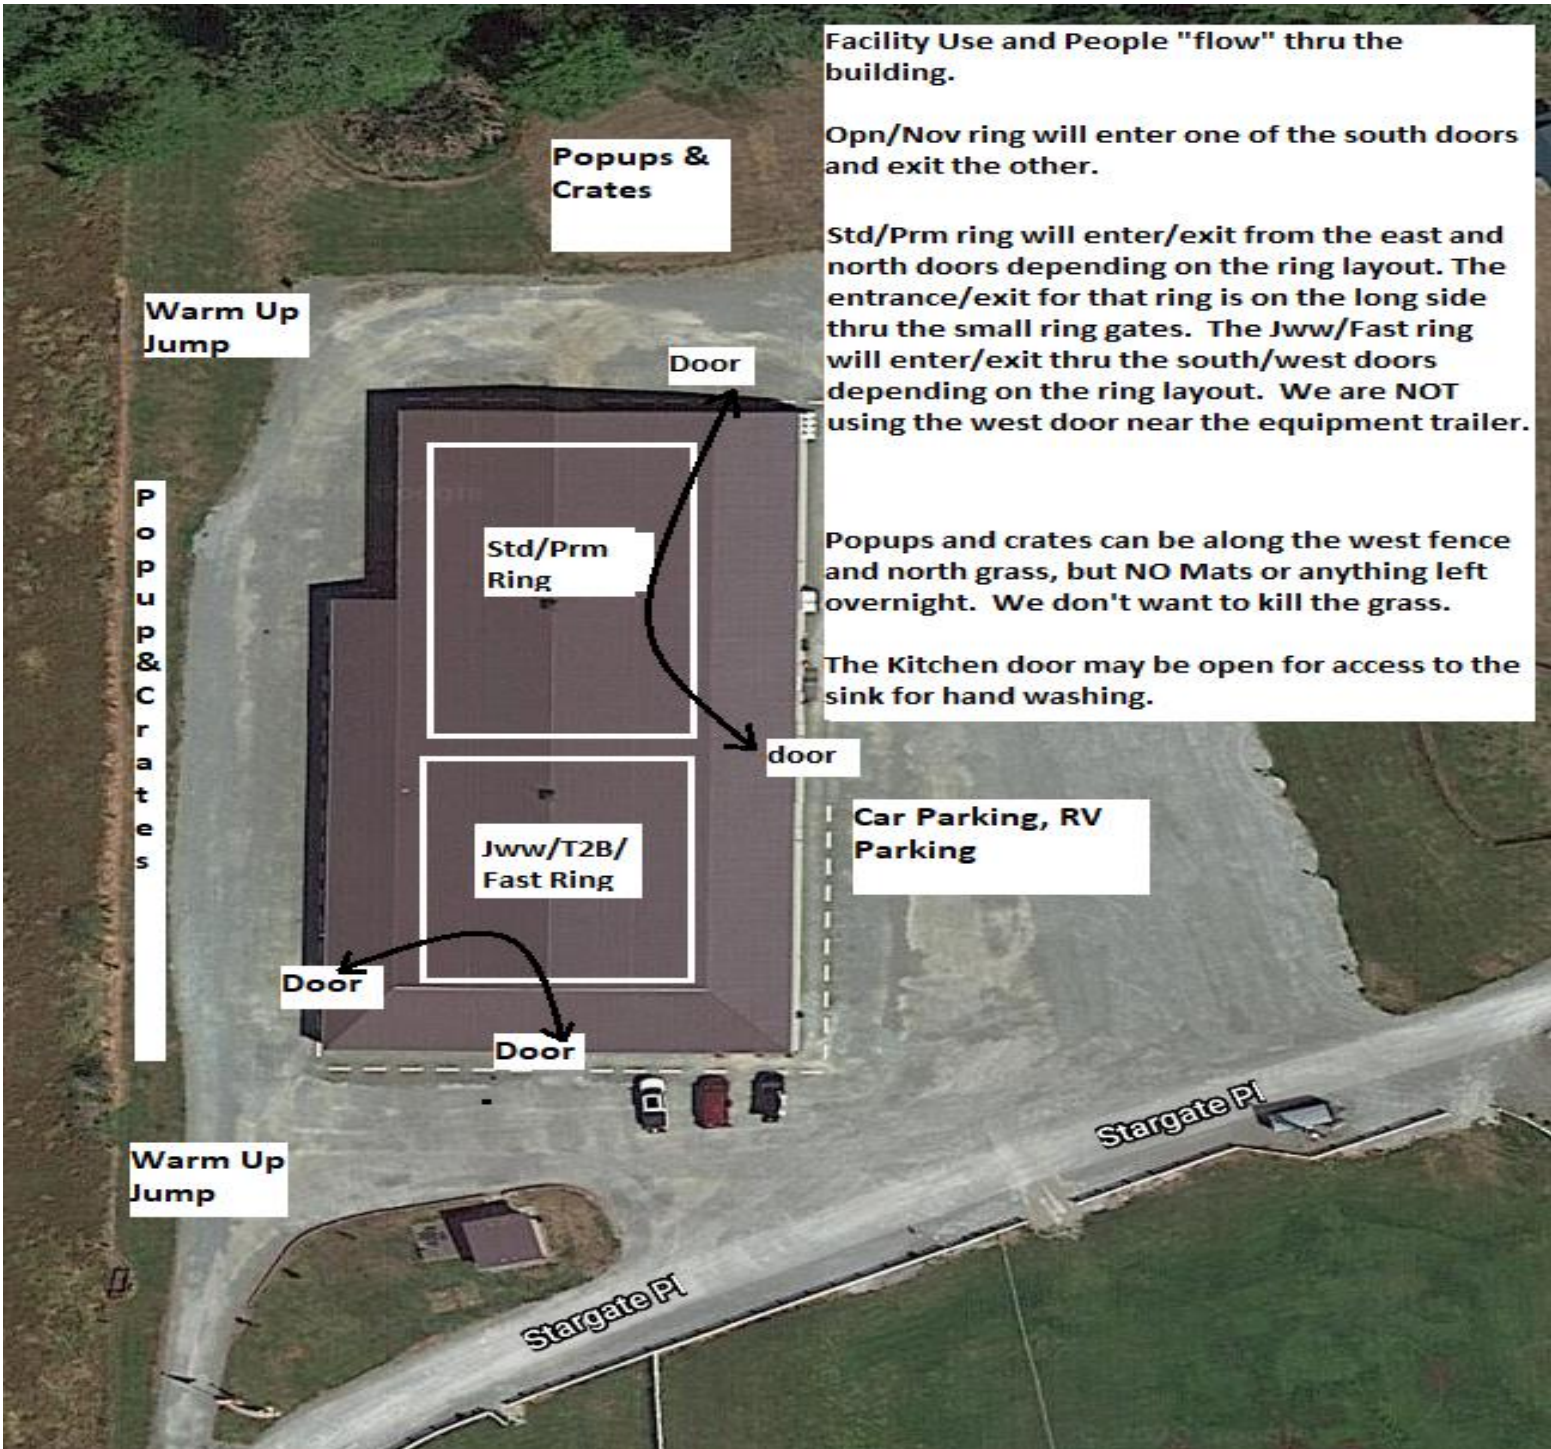

Setup and crating: There is **NO general crating allowed in the building at this time.**

Popup tents and crating is available along the West fence and North grass areas. If you are crating from your car, make sure to leave windows/doors open for air flow. If using a popup or crate on the grass, please do NOT use mats or leave items overnight.

Measuring: A volunteer measuring official will be on site. Check with the score table for more info.

Go To
www.r2agility.net
for Check-In, Running Order, and Maps

- Course Maps:** We will not be providing general paper copies of course maps. Maps will be made available on our website – www.r2agility.net sometime after **midnight**. **Judges are not allowed to send us maps until after midnight** and we will make every effort to email/post them by 7:30 AM. Maps will be posted at a couple of places around the arena.
- Gate Check-in:** We will have a normal gate steward with a paper gate sheet and may be using an electronic gate checking and monitoring system available by any internet enabled device with a web browser.
- The system allows you to check-in, mark conflict or absent, see progress, and live scores as they are entered into the computer. Please check the status to make sure your runs are correct.
- Maps will also be available on the same page (internet or local) sometime after 7:30 AM.
- Results:** Results will be posted in the arena and will be available on the same web page as the running order.

Important Housekeeping Info

Please use the exercise fields or the grassy areas around the parking lot to walk your dog. Please pick up after your dog. If your dog accidentally relieves itself on the building structure, please use the cleaning sprays provided by Fun Fur Paws.

Pull-in parking around the building ONLY. Do NOT back in to park around the building. If you do, you will be required to re-park.

5 MPH Speed Limit at Fun Fur Paws

Facility Use and People "flow" thru the building.