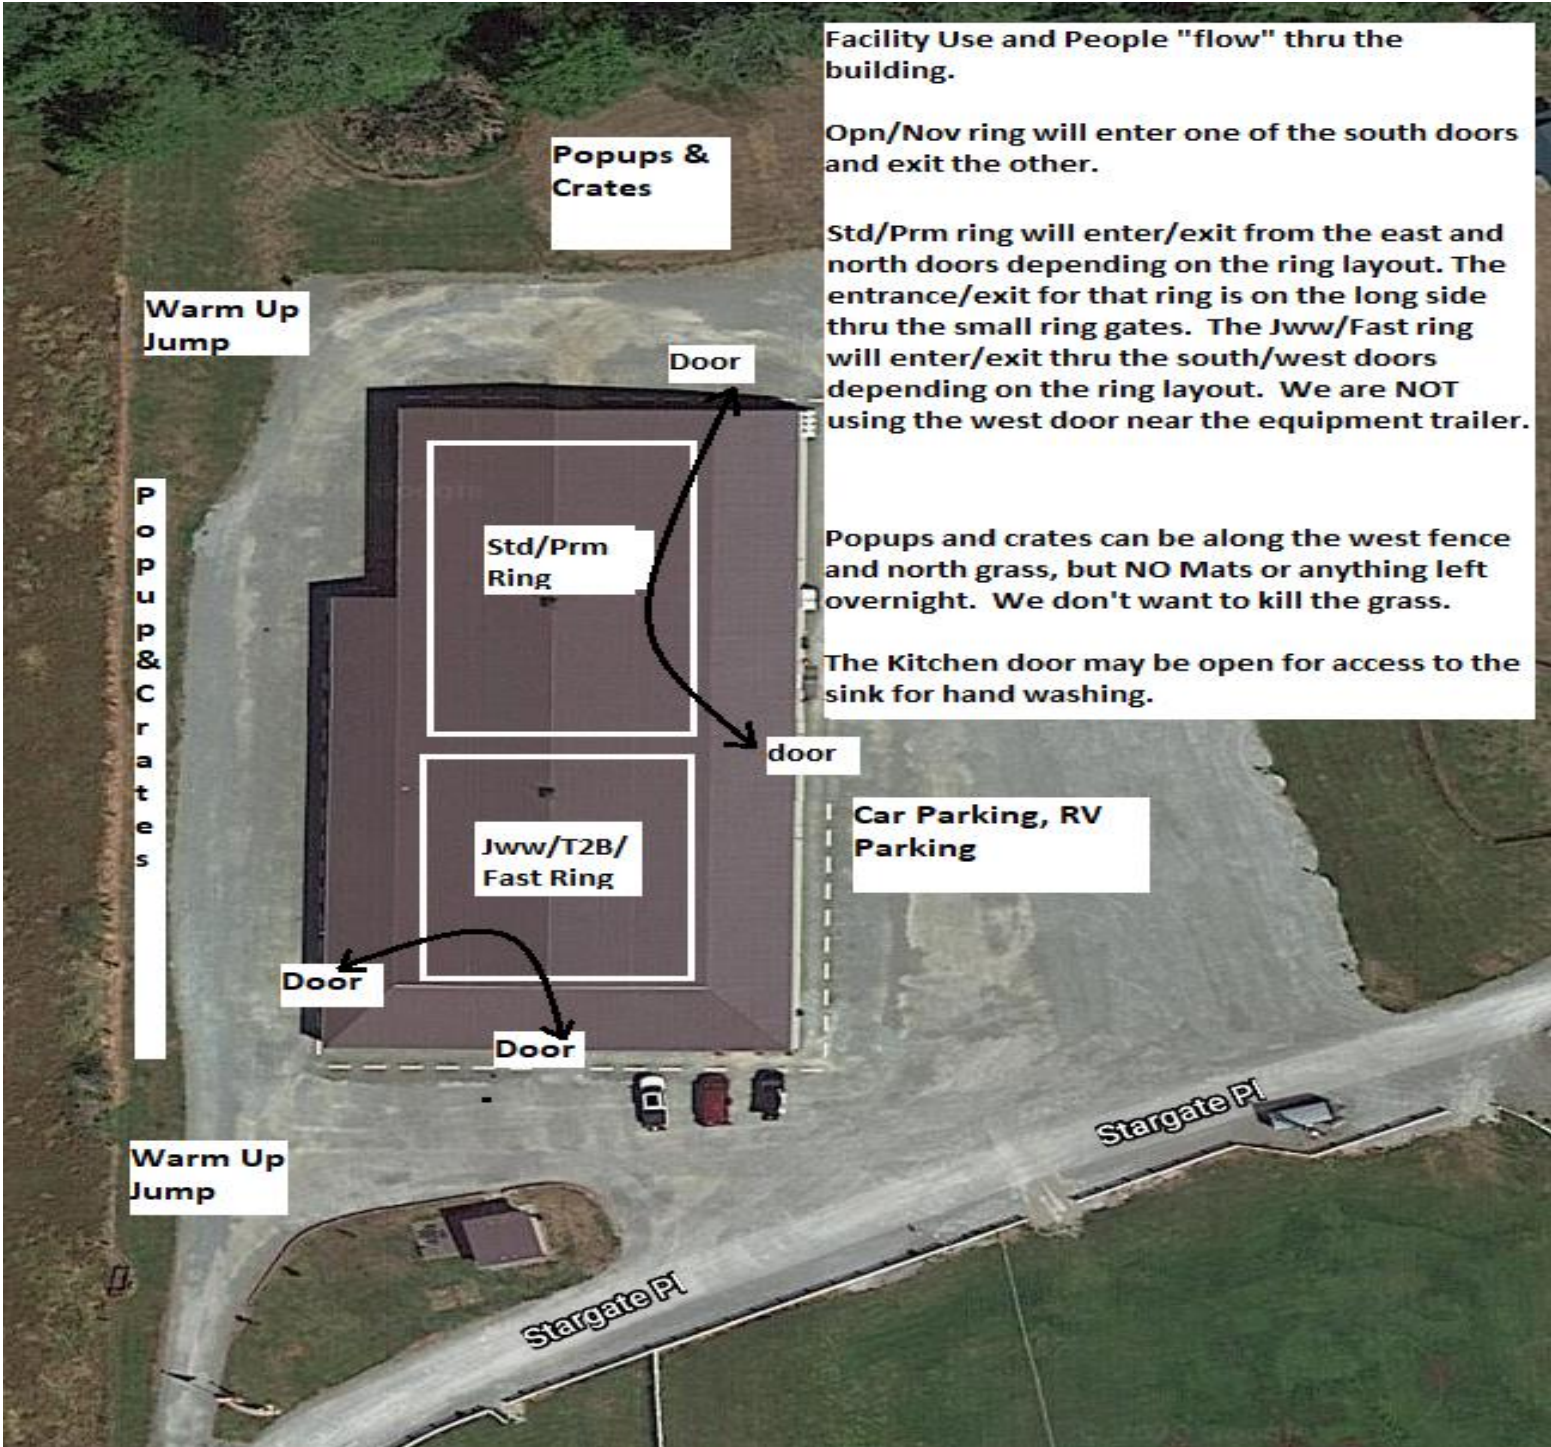

Facility Use and People "flow" thru the building.

Opn/Nov ring will enter one of the south doors and exit the other.

Std/Prm ring will enter/exit from the east and north doors depending on the ring layout. The entrance/exit for that ring is on the long side thru the small ring gates. The Jww/Fast ring will enter/exit thru the south/west doors depending on the ring layout. We are NOT using the west door near the equipment trailer.

Popups and crates can be along the west fence and north grass, but NO Mats or anything left overnight. We don't want to kill the grass.

The Kitchen door may be open for access to the sink for hand washing.

Warm Up Jump

Popups & Crates

Popups & Crates

Door

Std/Prm Ring

Jww/T2B/Fast Ring

door

Car Parking, RV Parking

Door

Door

Warm Up Jump

Stargate Pl

Stargate Pl