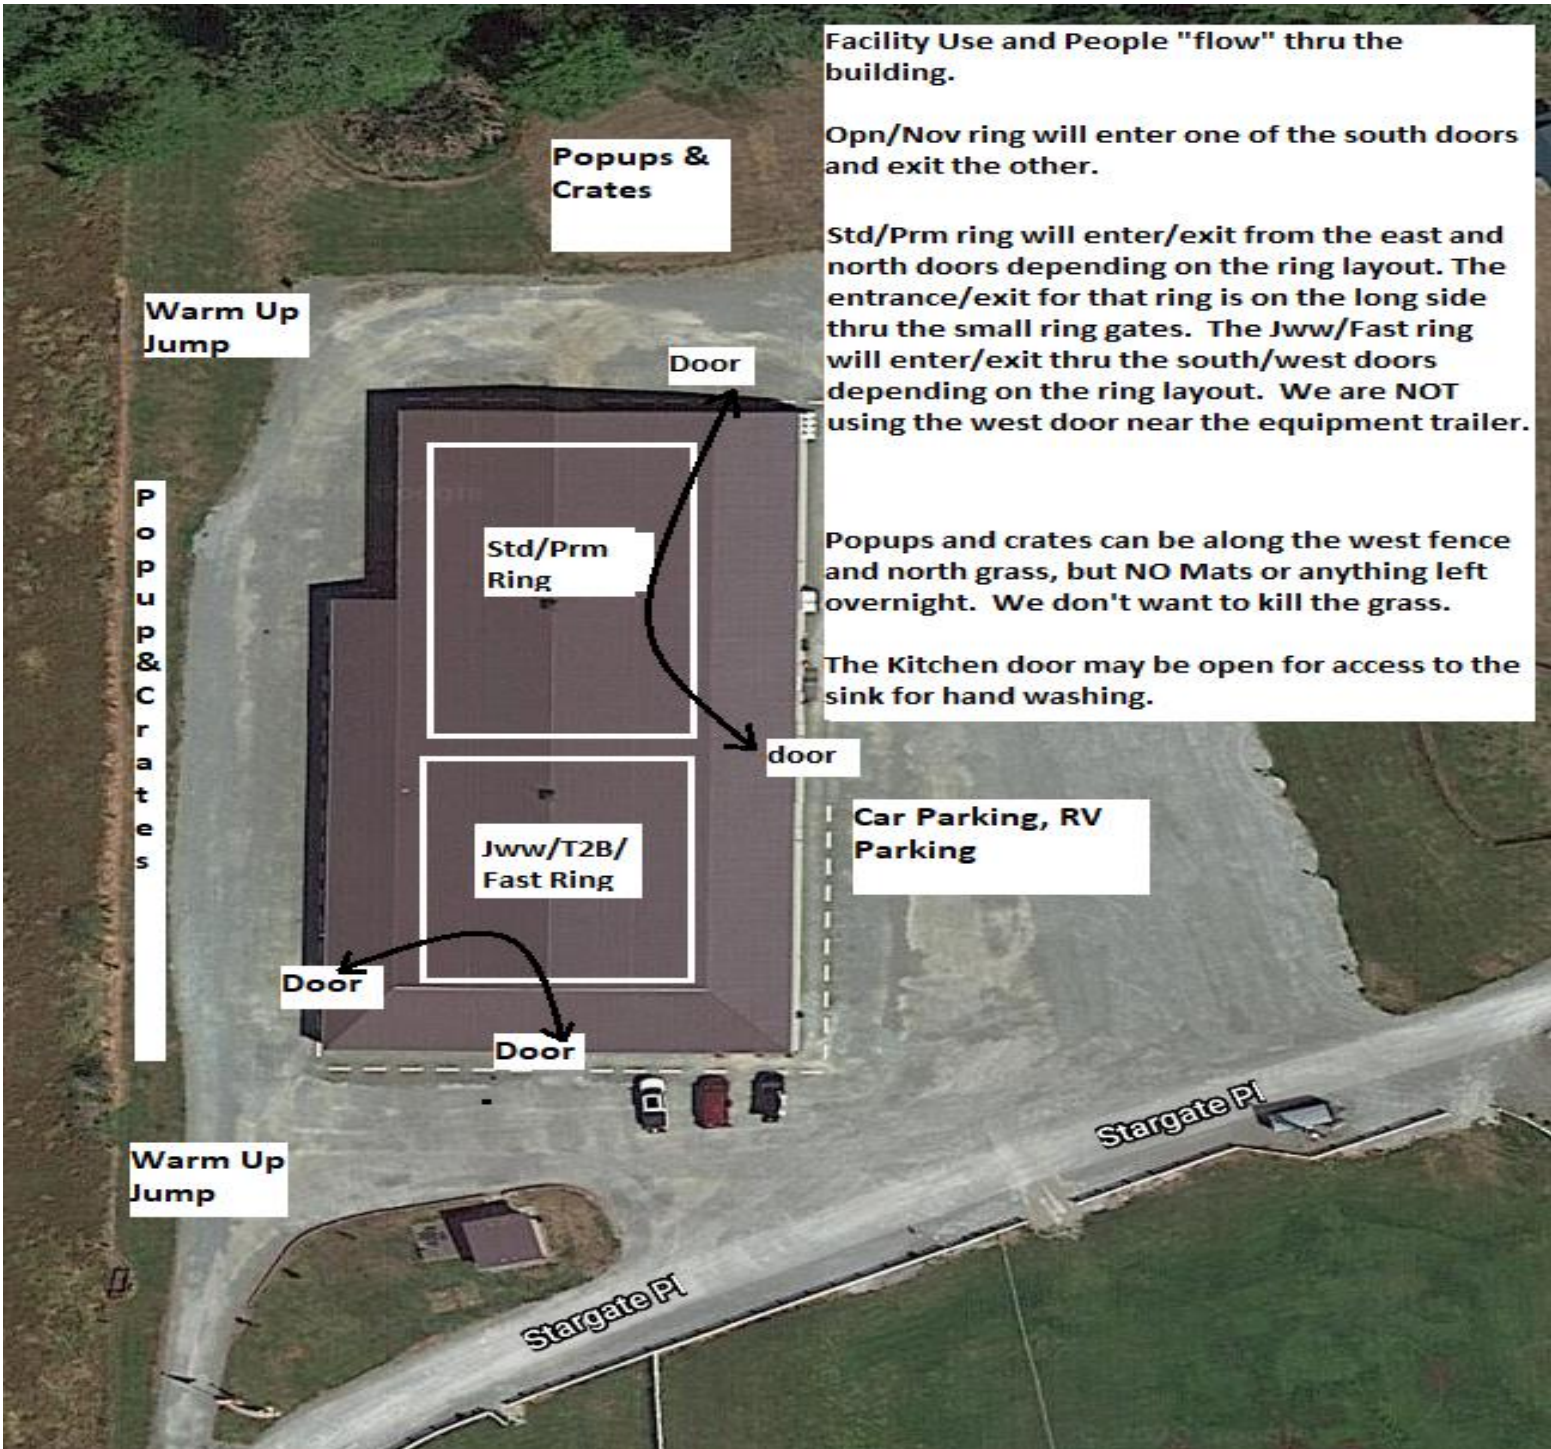

Facility Use and People "flow" thru the building.

Opn/Nov ring will enter one of the south doors and exit the other.

Std/Prm ring will enter/exit from the east and north doors depending on the ring layout. The entrance/exit for that ring is on the long side thru the small ring gates. The Jww/Fast ring will enter/exit thru the south/west doors depending on the ring layout. We are NOT using the west door near the equipment trailer.

Popups and crates can be along the west fence and north grass, but NO Mats or anything left overnight. We don't want to kill the grass.

The Kitchen door may be open for access to the sink for hand washing.

Warm Up Jump

Popups & Crates

P
o
p
u
p
&
C
r
a
t
e
s

Door

Std/Prm Ring

Jww/T2B/
Fast Ring

door

Car Parking, RV
Parking

Door

Door

Warm Up
Jump

Stargate Pl

Stargate Pl