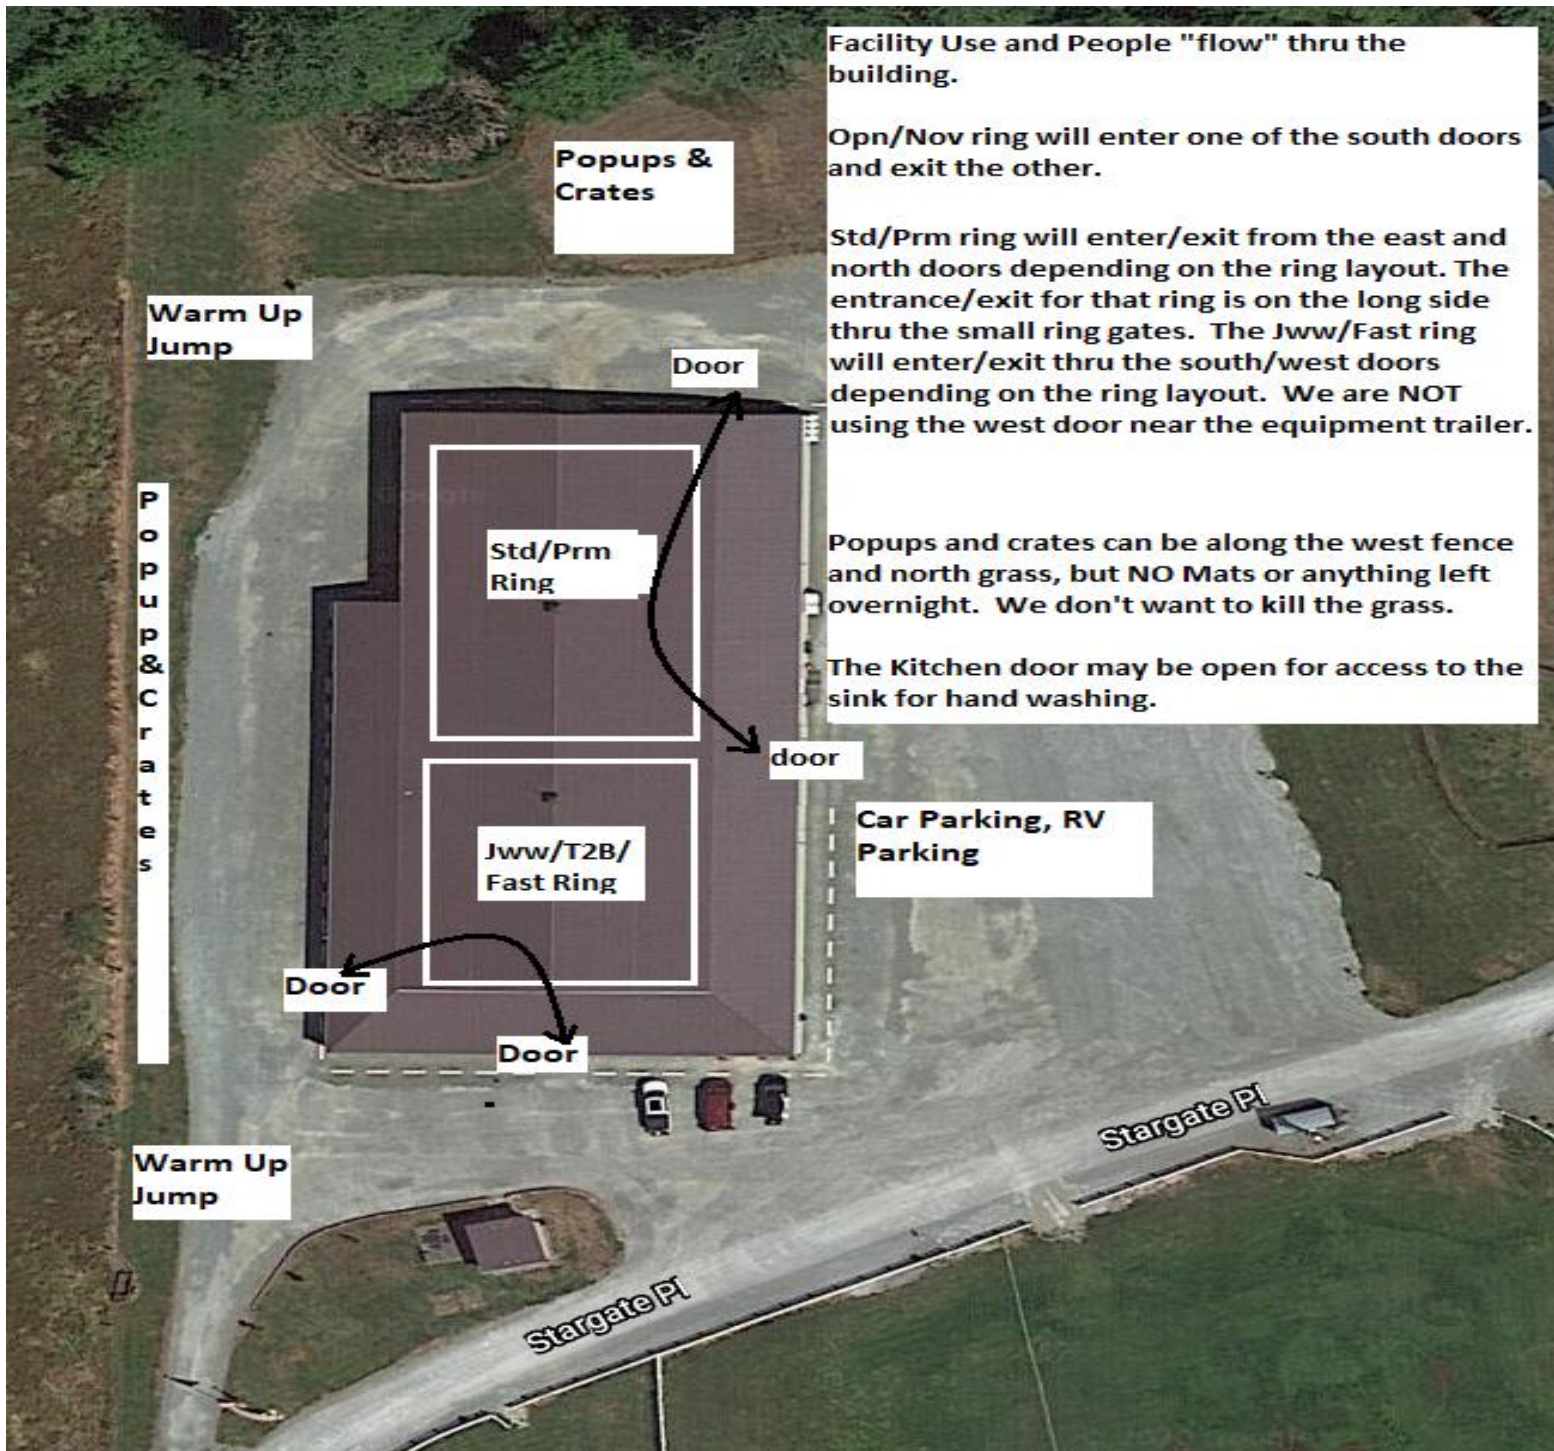

Facility Use and People "flow" thru the building.

Opn/Nov ring will enter one of the south doors and exit the other.

Std/Prm ring will enter/exit from the east and north doors depending on the ring layout. The entrance/exit for that ring is on the long side thru the small ring gates. The Jww/Fast ring will enter/exit thru the south/west doors depending on the ring layout. We are NOT using the west door near the equipment trailer.

Popups and crates can be along the west fence and north grass, but NO Mats or anything left overnight. We don't want to kill the grass.

The Kitchen door may be open for access to the sink for hand washing.

Car Parking, RV Parking

Warm Up Jump

Popups & Crates

Door

Std/Prm Ring

door

Jww/T2B/ Fast Ring

Door

Door

Warm Up Jump

Stargate Pl

Stargate Pl