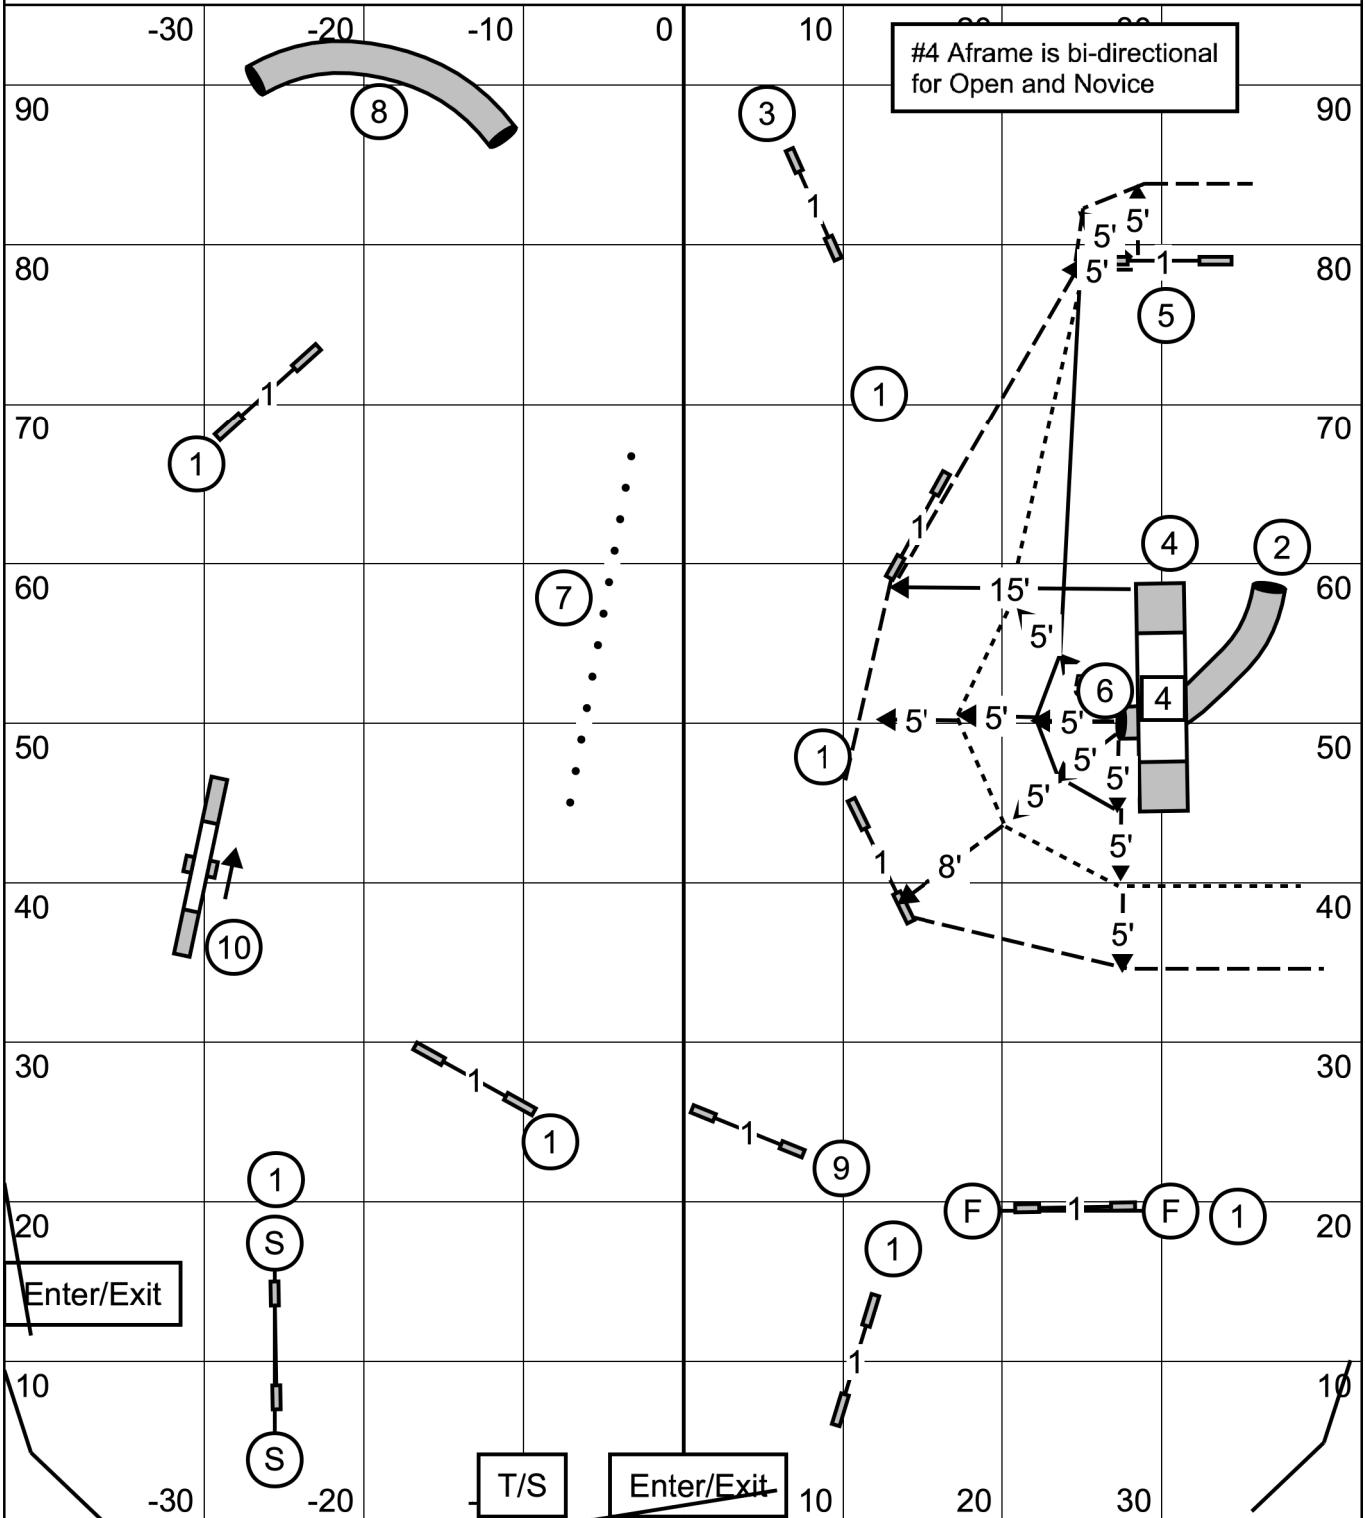

M/E Send 6-5-4 + 20 = 35 pts  
 Open Send 6-5 + 20 = 31 pts  
 Novice Send 6-5 + 20 = 31 pts

M/E Dashed line  
 Open Dotted line  
 Novice Solid line

M/E 60 pts to Qualify  
 Open 55 pts to Qualify  
 Novice 50 pts to Qualify

Start and Finish  
 are Bi-Directional

**Bell Vernon Kennel Association  
 Combined FAST  
 Friday April 23, 2021  
 Judge: Jan Skurzynski**