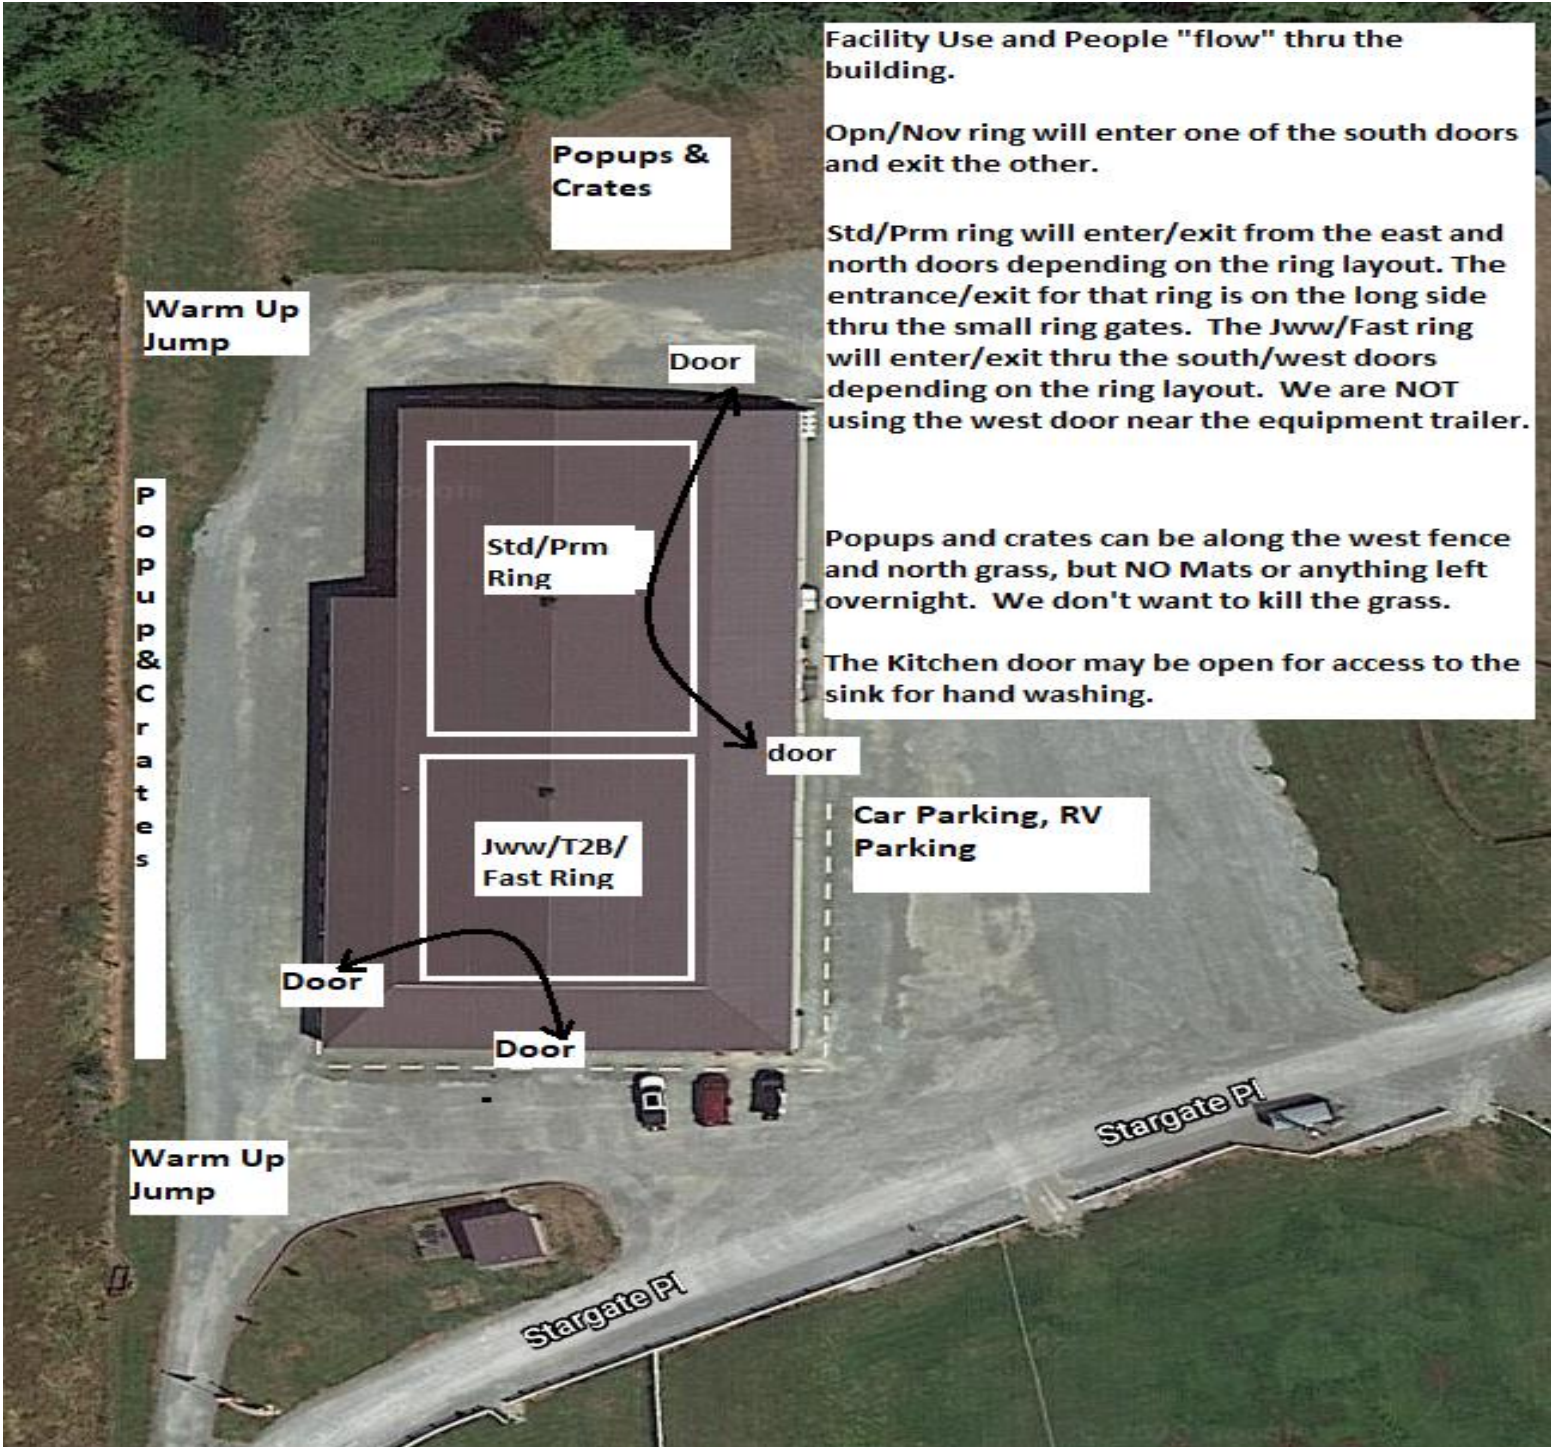

Facility Use and People "flow" thru the building.

Opn/Nov ring will enter one of the south doors and exit the other.

Std/Prm ring will enter/exit from the east and north doors depending on the ring layout. The entrance/exit for that ring is on the long side thru the small ring gates. The Jww/Fast ring will enter/exit thru the south/west doors depending on the ring layout. We are NOT using the west door near the equipment trailer.

Popups and crates can be along the west fence and north grass, but NO Mats or anything left overnight. We don't want to kill the grass.

The Kitchen door may be open for access to the sink for hand washing.

Car Parking, RV Parking

Warm Up Jump

Popups & Crates

Popups & Crates

Door

Std/Prm Ring

Jww/T2B/Fast Ring

door

Door

Door

Warm Up Jump

Stargate Pl

Stargate Pl