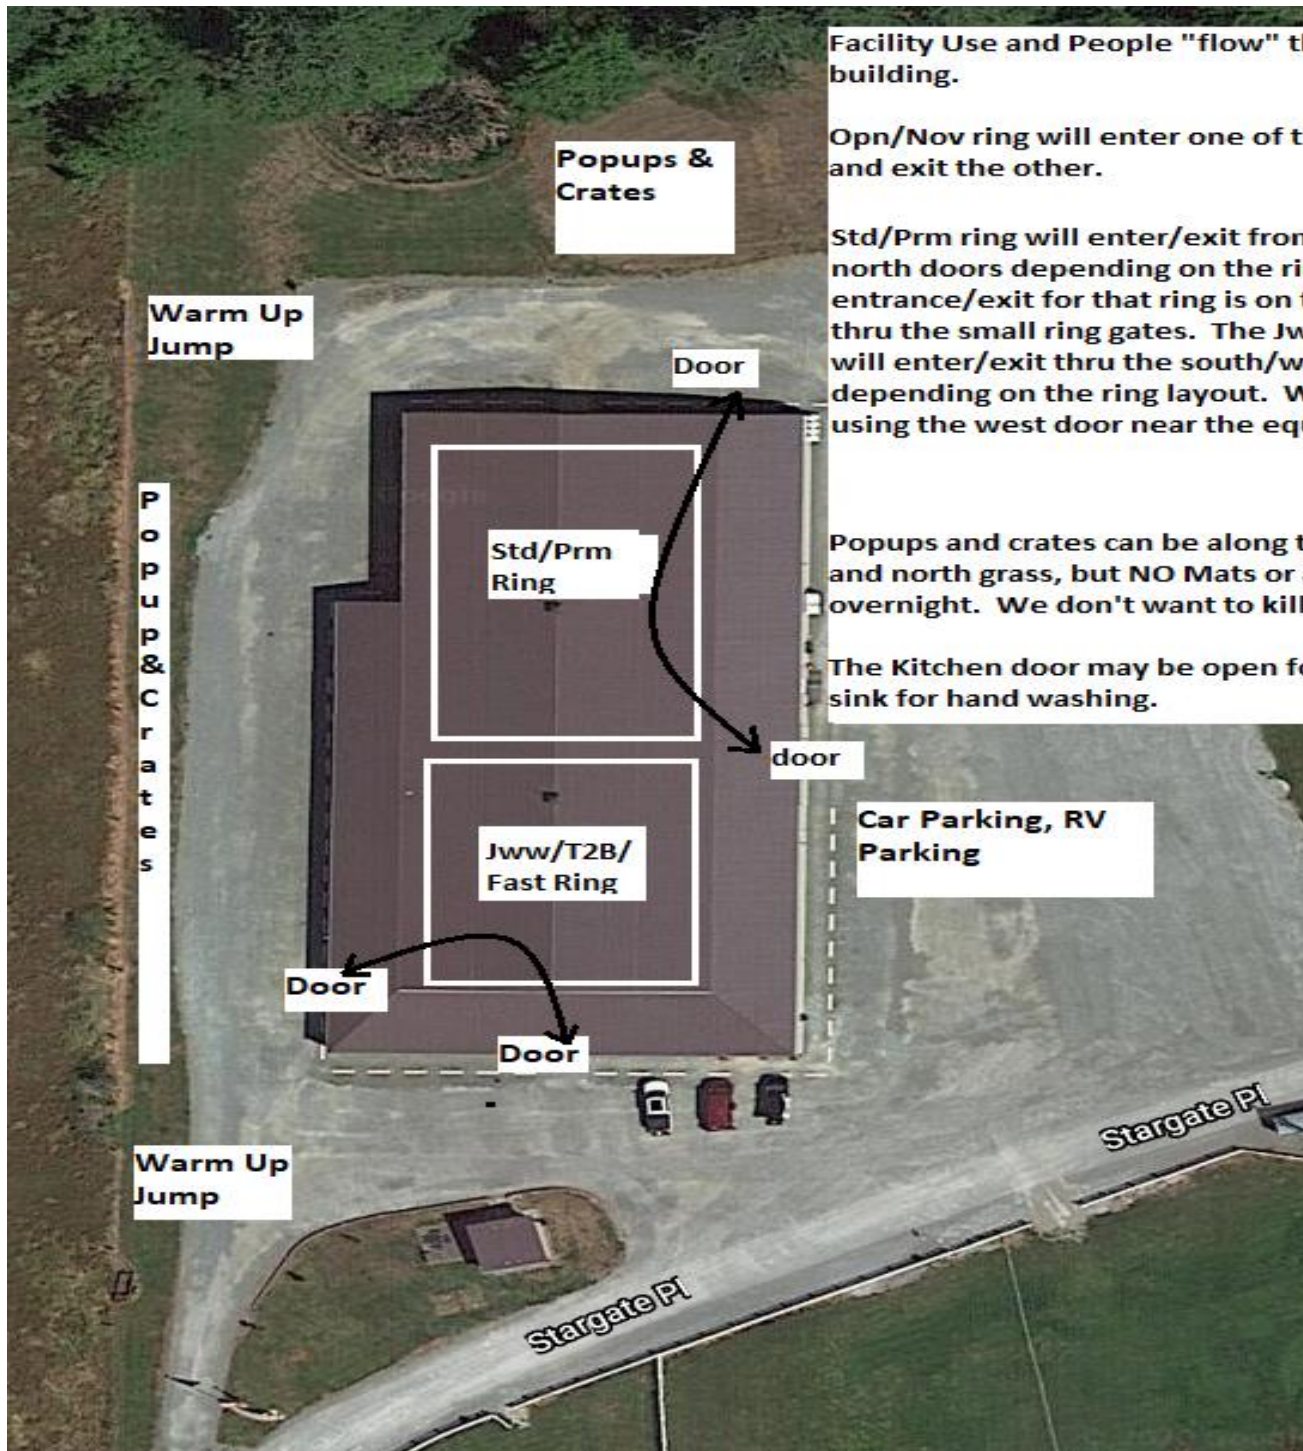

Setup and crating: **There is NO general crating allowed in the building at this time.**

Popup tents and crating is available along the West fence and North grass areas. If you are crating from your car, make sure to leave windows/doors open for air flow. If using a popup or crate on the grass, please do NOT use mats or leave items overnight.

Go To
www.r2agility.net
for Check-In, Running Order, and Maps

- Course Maps:** We will not be providing general paper copies of course maps. Maps will be made available on our website – www.r2agility.net sometime after **midnight**. **Judges are not allowed to send us maps until after midnight** and we will make every effort to email/post them by 7:30 AM. Maps will be posted at a couple of places around the arena.
- Gate Check-in:** We will have a normal gate steward with a paper gate sheet and may be using an electronic gate checking and monitoring system available by any internet enabled device with a web browser.
- The system allows you to check-in, mark conflict or absent, see progress, and live scores as they are entered into the computer. Please check the status to make sure your runs are correct.
- Maps will also be available on the same page sometime after 7:30 AM.
- Results:** Results will be posted in the arena and will be available on the same web page as the running order.

Pull-in parking around the building ONLY. Do NOT back in to park around the building. If you do, you will be required to re-park.

5 MPH Speed Limit at Fun Fur Paws

Facility Use and People "flow" through the building.

Popups and crates can be along the east and north grass, but NO Mats or equipment overnight. We don't want to kill the grass.

The Kitchen door may be open for the sink for hand washing.

Car Parking, RV Parking