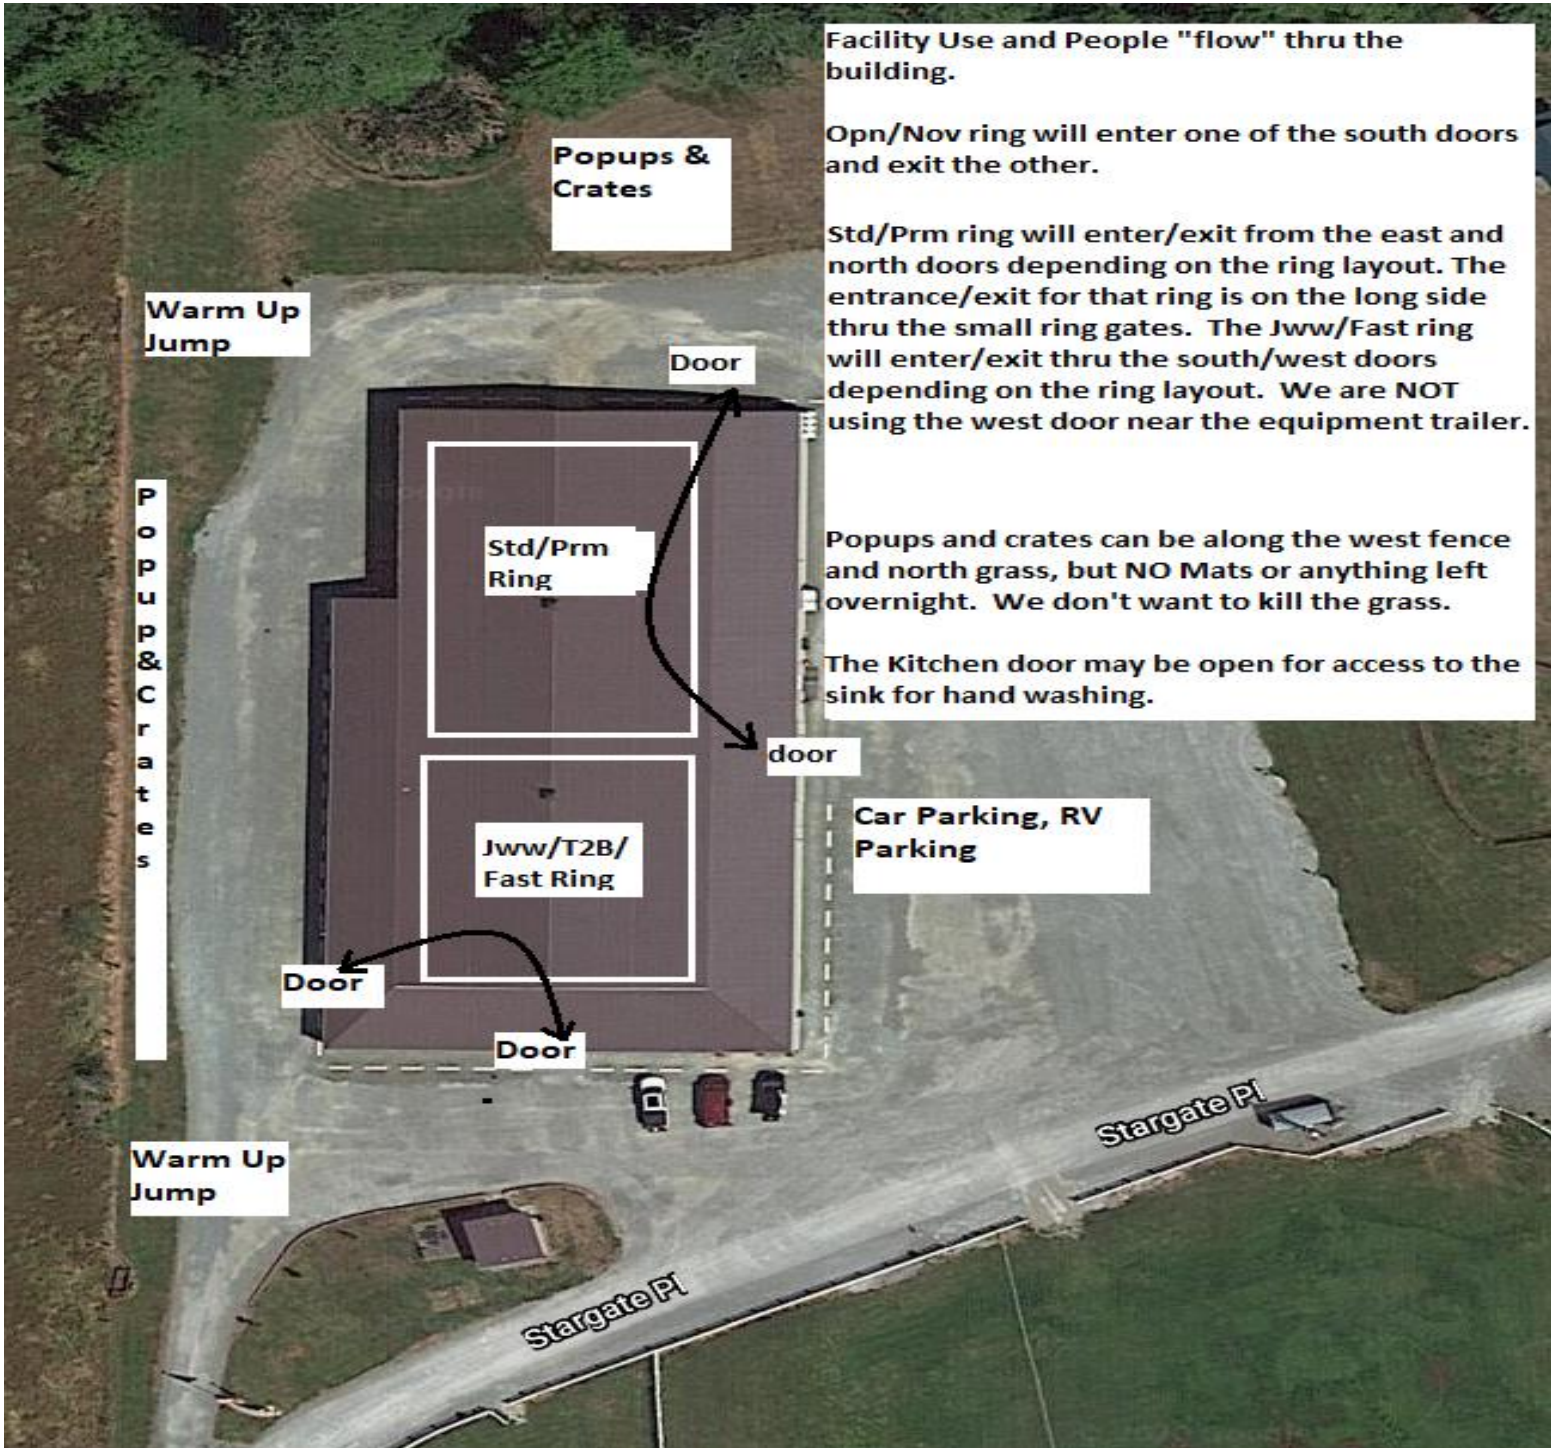

Setup and crating: There is **NO general crating allowed in the building at this time due to current COVID restrictions by the state.**

Popup tents and crating is available along the West fence and North grass areas. If you are crating from your car, make sure to leave windows/doors open for air flow. If using a popup or crate on the grass, please do NOT use mats or leave items overnight.

Go To
www.r2agility.net
for Check-In, Running Order, and Maps

- Course Maps:** We will not be providing general paper copies of course maps. Maps will be made available on our website – www.r2agility.net sometime after **midnight**. **Judges are not allowed to send us maps until after midnight** and we will make every effort to email/post them by 7:30 AM. Maps will be posted at a couple of places around the arena.
- Gate Check-in:** We will have a normal gate steward with a paper gate sheet and may be using an electronic gate checking and monitoring system available by any internet enabled device with a web browser.
- The system allows you to check-in, mark conflict or absent, see progress, and live scores as they are entered into the computer. Please check the status to make sure your runs are correct.
- Maps will also be available on the same page sometime after 7:30 AM.
- Results:** Results will be posted in the arena and will be available on the same web page as the running order.

Important Housekeeping Info

Please use the exercise fields or the grassy areas around the parking lot to walk your dog. Please pick up after your dog. If your dog accidentally relieves itself on the building structure, please use the cleaning sprays provided by Fun Fur Paws.

Pull-in parking around the building ONLY. Do NOT back in to park around the building. If you do, you will be required to re-park.

5 MPH Speed Limit at Fun Fur Paws

Facility Use and People "flow" thru the building.