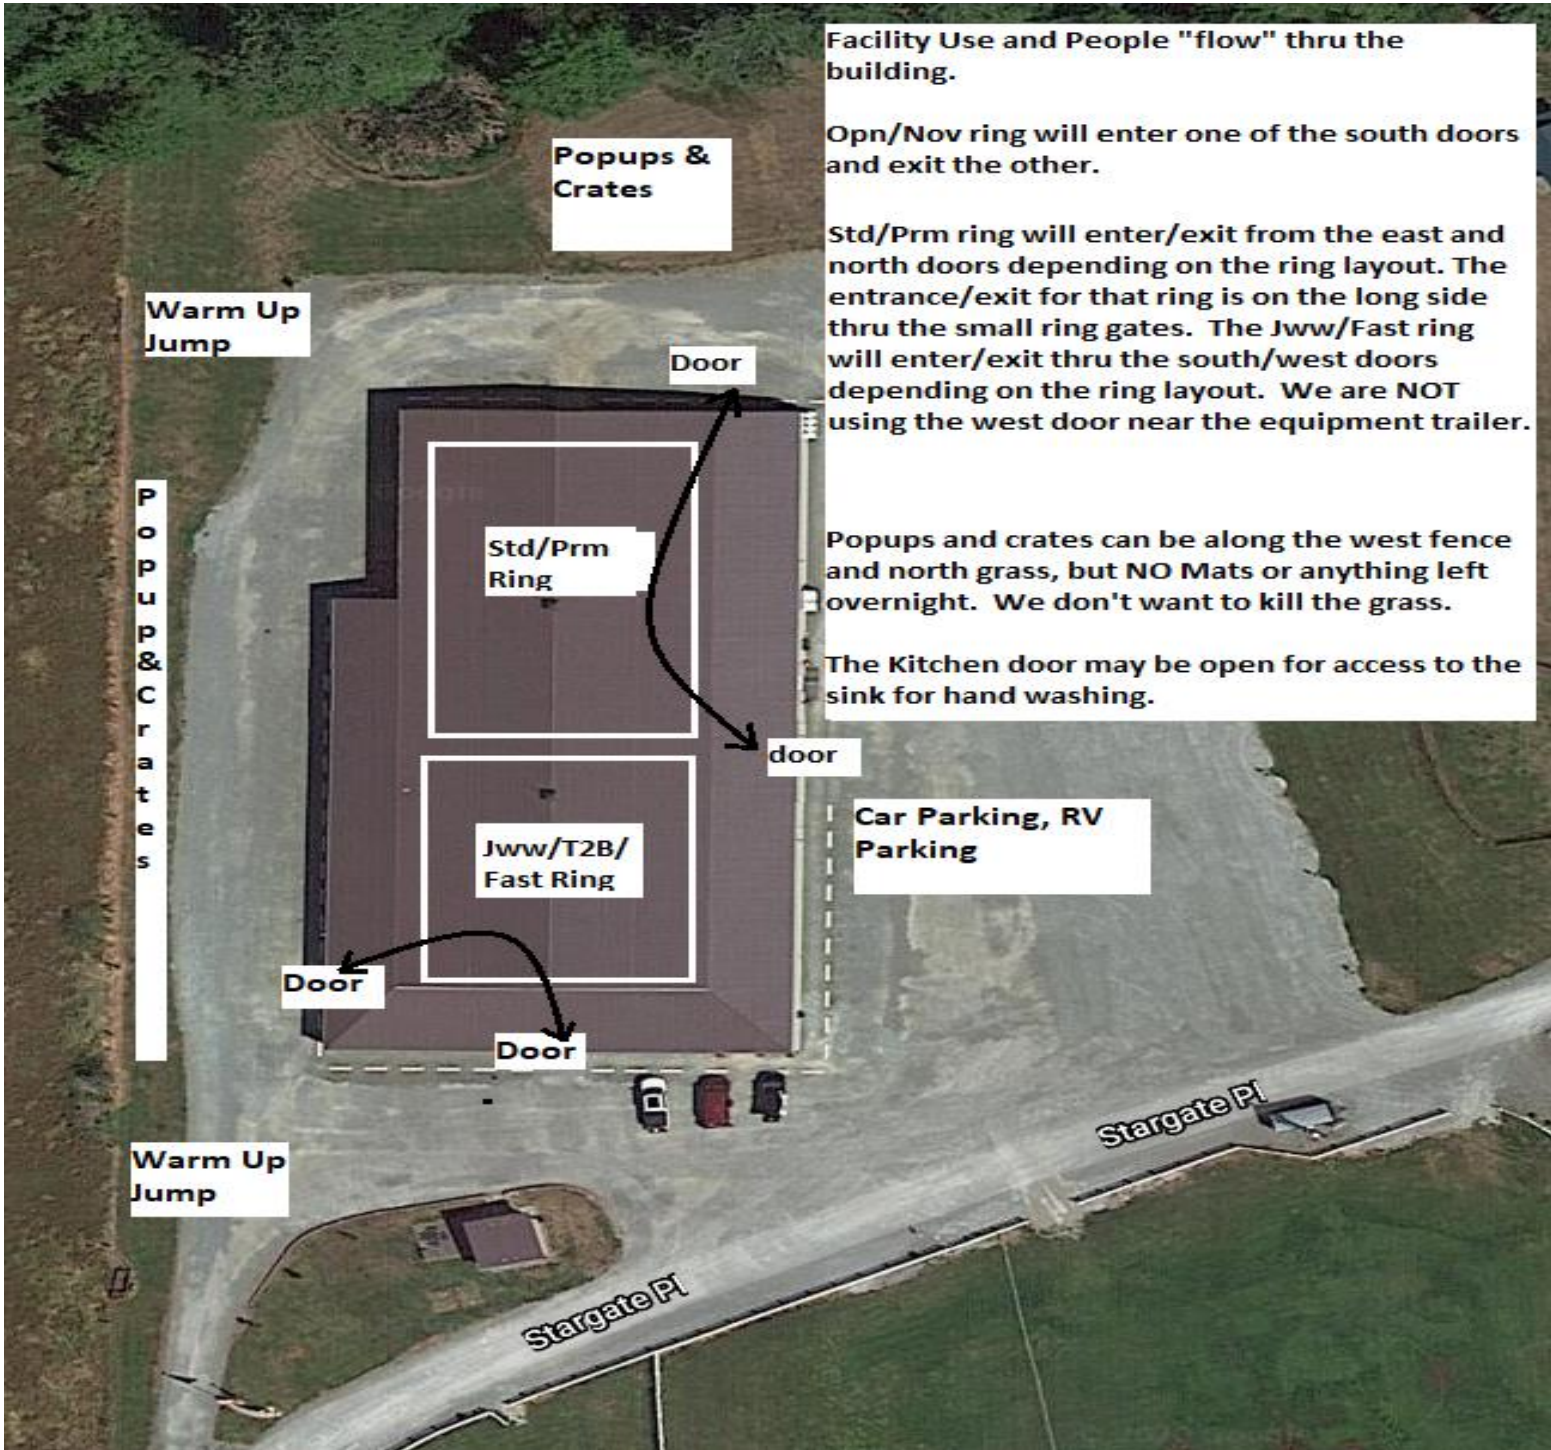

Setup and crating: **There is NO general crating allowed in the building at this time due to current COVID restrictions by the state.**

Popup tents and crating is available along the West fence and North grass areas. If you are crating from your car, make sure to leave windows/doors open for air flow. If using a popup or crate on the grass, please do NOT use mats or leave items overnight.

Go To
www.r2agility.net
for Check-In, Running Order, and Maps

- Course Maps:** We will not be providing general paper copies of course maps. Maps will be made available on our website – www.r2agility.net sometime after **midnight**. **Judges are not allowed to send us maps until after midnight** and we will make every effort to email/post them by 7:30 AM. Maps will be posted at a couple of places around the arena.
- Gate Check-in:** We will have a normal gate steward with a paper gate sheet and may be using an electronic gate checking and monitoring system available by any internet enabled device with a web browser.
- The system allows you to check-in, mark conflict or absent, see progress, and live scores as they are entered into the computer. Please check the status to make sure your runs are correct.
- Maps will also be available on the same page sometime after 7:30 AM.
- Results:** Results will be posted in the arena and will be available on the same web page as the running order.

Important Housekeeping Info

Please use the exercise fields or the grassy areas around the parking lot to walk your dog. Please pick up after your dog. If your dog accidentally relieves itself on the building structure, please use the cleaning sprays provided by Fun Fur Paws.

Pull-in parking around the building ONLY. Do NOT back in to park around the building. If you do, you will be required to re-park.

5 MPH Speed Limit at Fun Fur Paws

Facility Use and People "flow" thru the building.