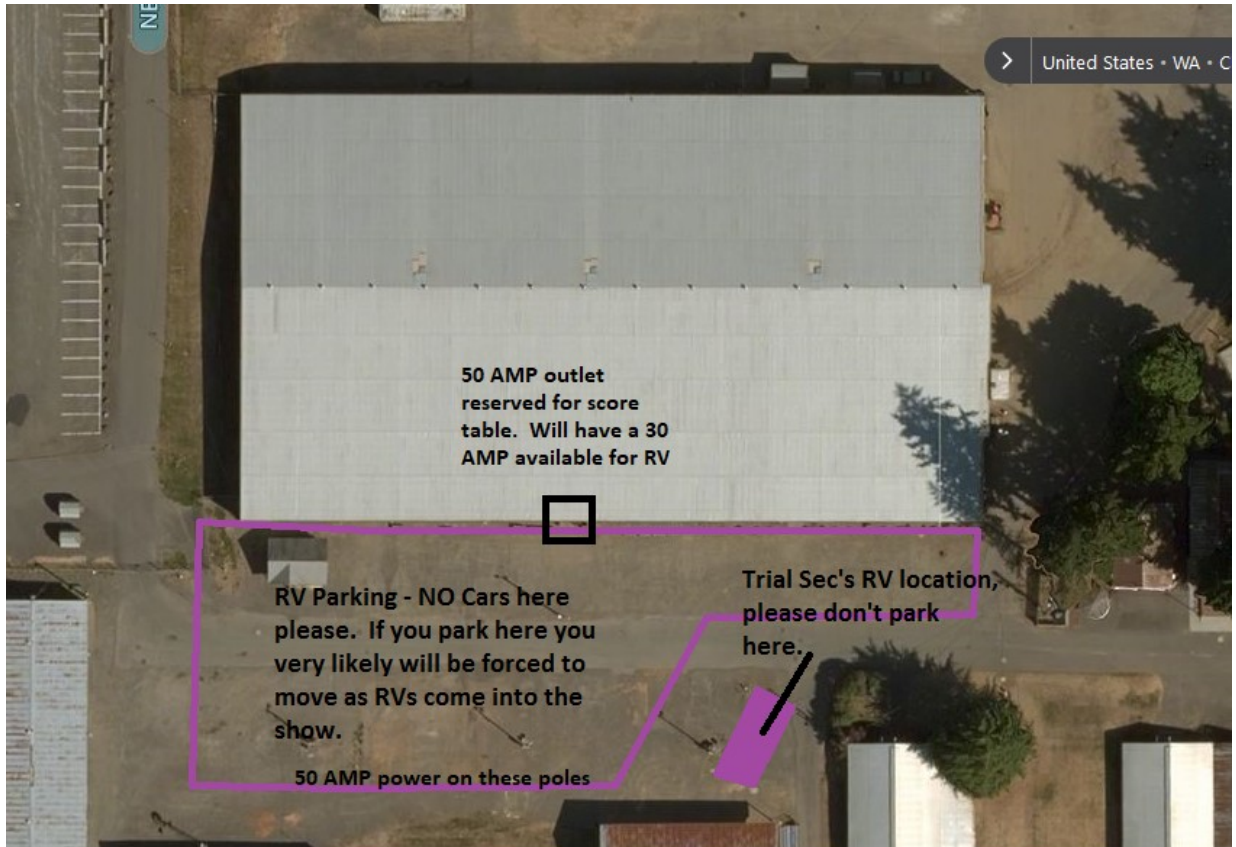

Crating: There is abundant crating at the site. All crating is on concrete around the ring boundaries. Please do not block entrances and exits and do not crate on any elevated platform around the rings. This facility is indoors and NOT heated. Bring appropriate clothing and blankets. **Propane heaters are NOT allowed in the show building.** You may bring an electric heater – there are limited plug ins around the rings. **Please DO NOT plug into the plug used by the score table.**

The facility has put in 6 new 50-AMP power in the RV area south of the building across the road. If your rig can't use 50 AMP, please consider leaving those outlets for the larger units.

Car Parking: Parking is in any marked spot around the building but NOT in the RV areas. Do not block any arena entrances or access roads.