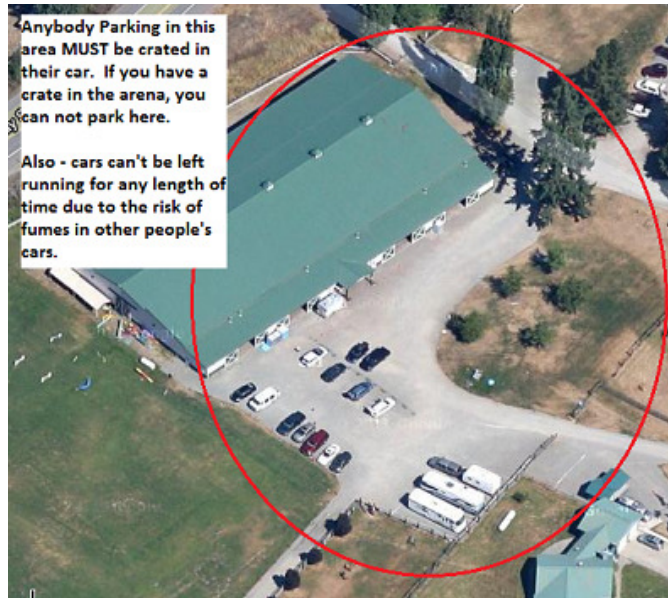

IMPORTANT NOTE ABOUT FAST!!!!

All levels of Fast will walk together and run together by jump height.

Crating / Parking Information

Car Parking:

If you are parking in the area indicated on this diagram – basically anywhere near the Arena, you may not also have a crate inside. This area is reserved for ONLY those people that want to crate out of their cars. Also make sure to not run your car's engine excessively as that puts exhaust fumes in the car next to yours and gasses out those dogs !!!