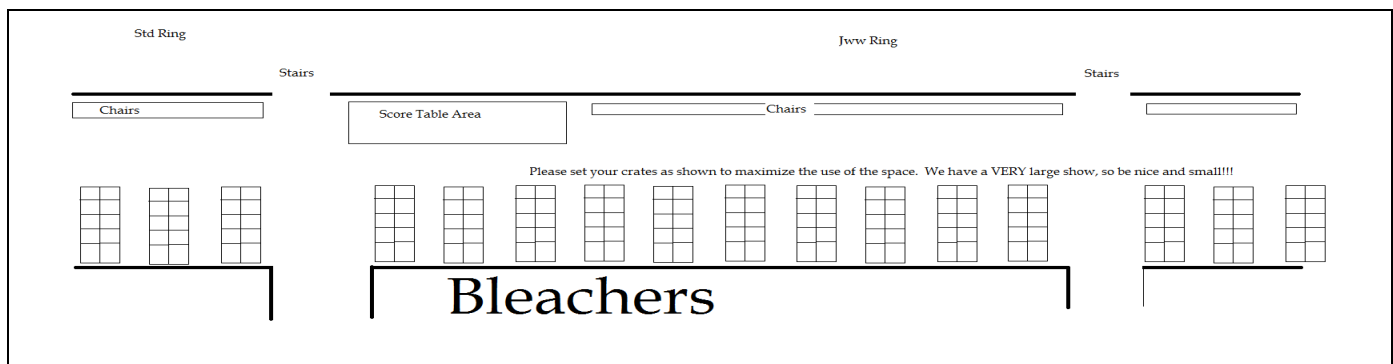

Judges: Jeff Ipser & Michele Fletcher

Height Order: Friday/Sunday: **Tall to Small** Saturday/Monday: **Small to Tall**
All Novice and Open plus the T2B classes will have one walkthrough. Fast will walk Exc and Opn/Nov. Excellent Std and Jumpers will be split into groups as indicated below. Check with the gate steward and listen at briefing for final details.

Measurements: If you need to be measured, you must do so before you run. The gate sheets will be highlighted to indicate if you need to have your dog measured.

Class Schedule: See the charts below for start times and class order. **Friday 9AM, Weekend 8AM, Monday 8:30 AM.**

Veterinarian: 24-Hour Veterinarian: Rivers Edge Pet Medical Center, 202 Hickory St. NW, Albany OR 97321; (541) 924-1700

Moveups: The deadline for moveups is Monday Feb. 19th, at 6PM. Moveups must be received in writing or email by that deadline. Day-to-day moveups are being accepted.

Workers: We are using the white board for workers. Please help out where you can ☺.
If you are working, make sure to walk early with another group if necessary.

RVs: Please see the premium for details. You can find one at www.r2agilityonline.com.
RVs can come in on Thursday at noon.

Crating: The facility is available Thursday at **4PM** for crate setups. Crates are along the bleacher wall as in the past few shows. If you crate where the score table or other “administrative areas”, we might need to move you.

CONCESSIONS AVAILABLE!!

Concessions at the Linn County Expo are under new management and are located in both the Calapooia Arena (agility building) and Willamette Building (directly across courtyard where main breed rings and vendors are found). The Calapooia concession is scheduled to be open about an hour before first run. Please plan to support them! =>

IMPORTANT NOTE: Due to the entry numbers, we are offloading the 4-16” Masters/Exc Fast on Saturday to Jeff Ipser. If you are in the Saturday 4-16” Exc/Mas Fast class, you may request a refund for that class if needed.