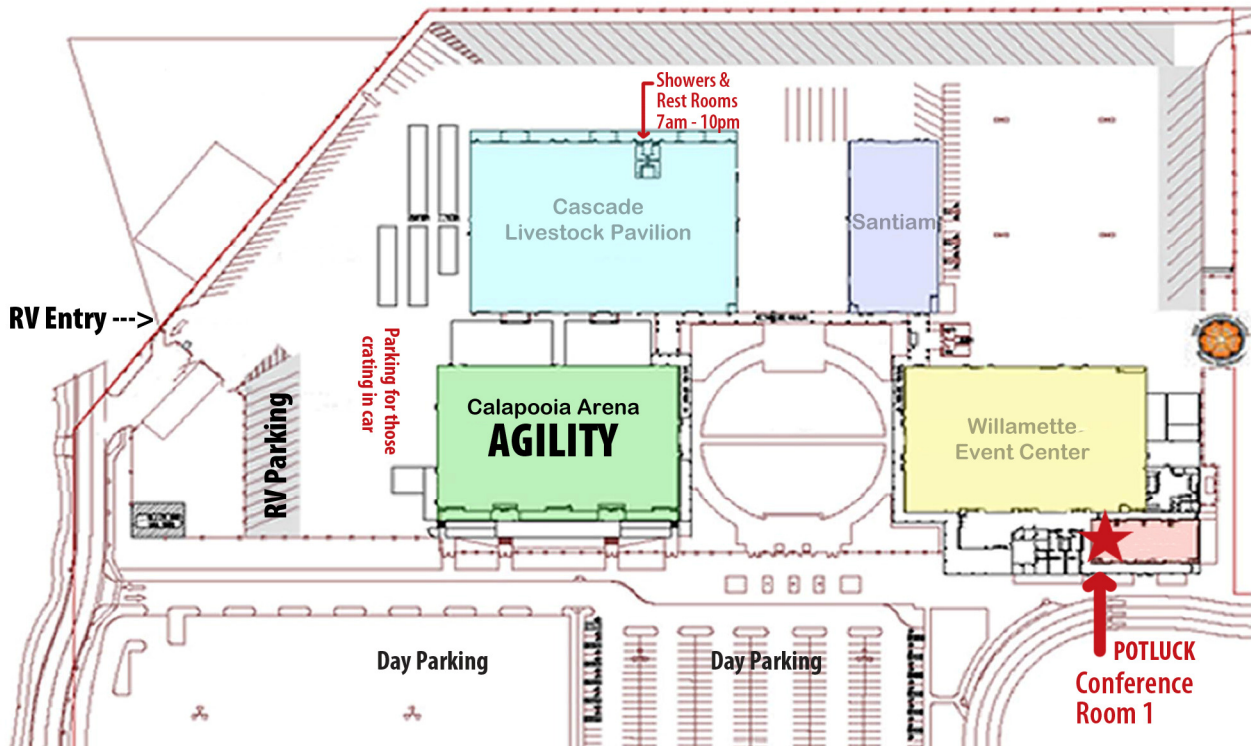

Another View.... North is ->