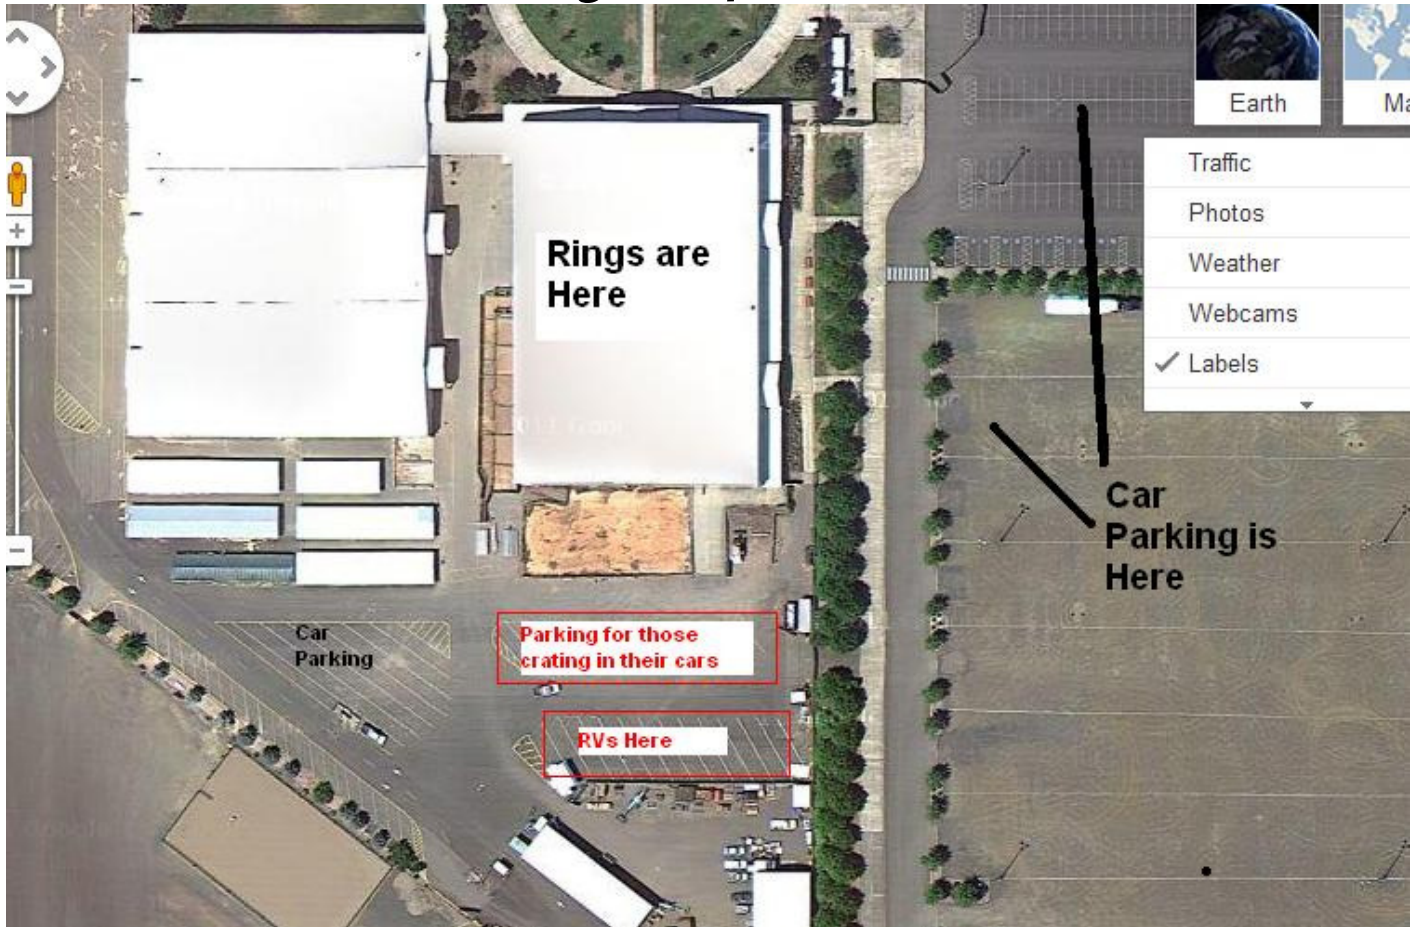

From Google Maps.... North is ^