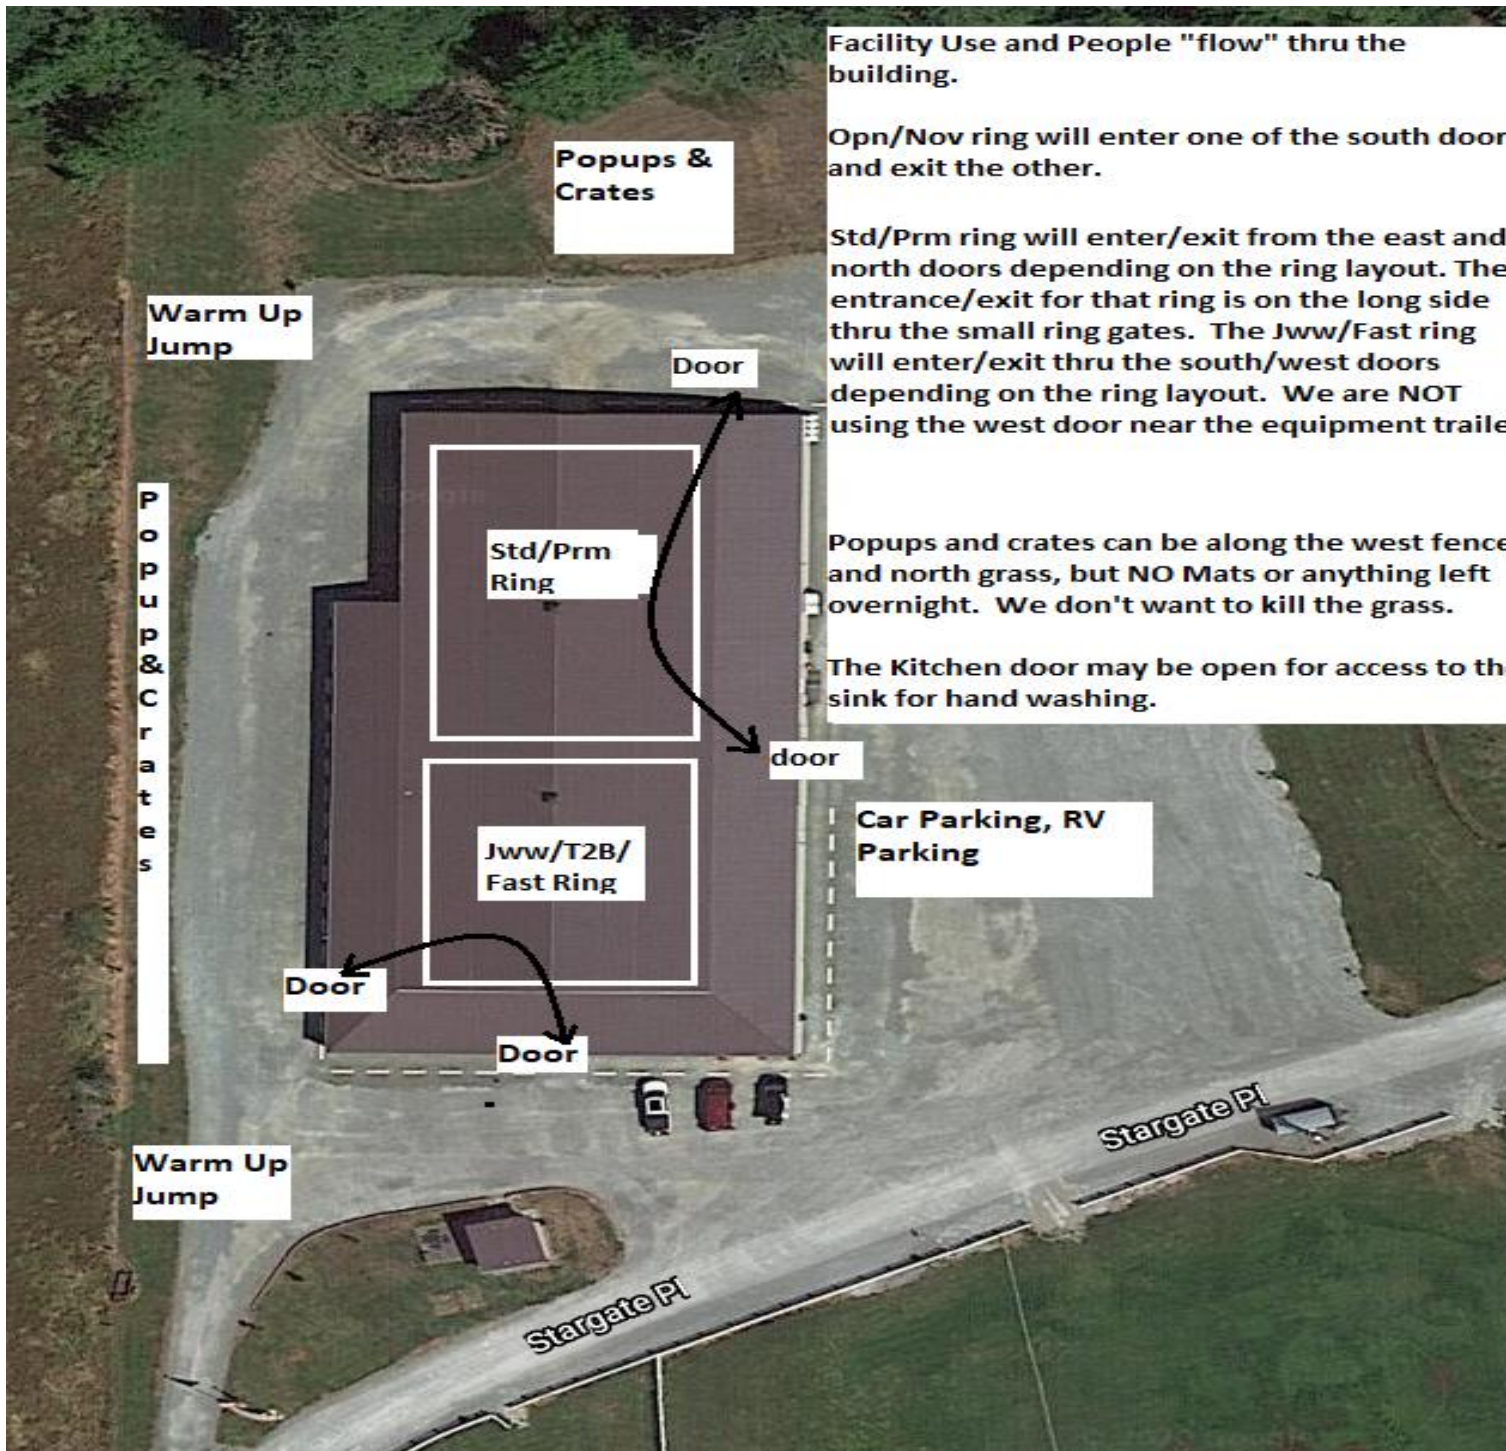

Setup and crating: There is NO general crating allowed in the building at this time.

Popup tents and crating is available along the West fence and North grass areas. If you are crating from your car, make sure to leave windows/doors open for air flow. If using a popup or crate on the grass, please do NOT use mats or leave items overnight.

ACT1 Friday
after the show!!!
Contact Mike Kriegel

Go To
www.r2agility.net
for Check-In, Running Order, and Maps

- Course Maps:** We will not be providing general paper copies of course maps. Maps will be made available on our website – www.r2agility.net sometime after **midnight**. **Judges are not allowed to send us maps until after midnight** and we will make every effort to email/post them by 7:30 AM. Maps will be posted at a couple of places around the arena.
- Gate Check-in:** We will have a normal gate steward with a paper gate sheet and may be using an electronic gate checking and monitoring system available by any internet enabled device with a web browser.
- The system allows you to check-in, mark conflict or absent, see progress, and live scores as they are entered into the computer. Please check the status to make sure your runs are correct.
- Maps will also be available on the same page sometime after 7:30 AM.
- Results:** Results will be posted in the arena and will be available on the same web page as the running order.

Important Housekeeping Info

Please use the exercise fields or the grassy areas around the parking lot to walk your dog. Please pick up after your dog. If your dog accidentally relieves itself on the building structure, please use the cleaning sprays provided by Fun Fur Paws.

Pull-in parking around the building ONLY. Do NOT back in to park around the building. If you do, you will be required to re-park.

5 MPH Speed Limit at Fun Fur Paws

Facility Use and People "flow" thru the building.