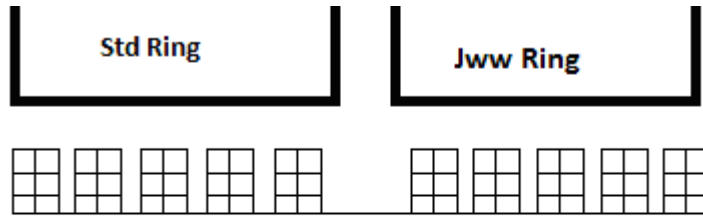

OK everybody THIS is really important stuff..... So is the section below about conflicts....

Crating:

NO X-Pens are allowed in the agility area. Please work together to share spaces. We don't have a many dogs this year, so can be a bit more flexible, but you are still expected to make room for each other. Having said that, please be aware of your non-crate stuff so there is enough room.

Crating in rows as shown. This lets us get more people into the area than if we just go up against the wall. Please put your chairs along the rings.

Potty Areas:

As indicated in the premium, it is a benchable offense to allow your dog to relieve themselves in the landscaped areas on the Expo site. This also extends to the business park to the West of the site. There are potty areas around the facility with shavings, so please use those.

Veterinarian:

VCA Southeast Portland Animal Hospital, 13830 SE Stark St., Portland, OR 97233
Their phone number is 503-255-8139. They are open 24 hours a day, 365 days a year. The driving directions from the show site are as follows: Head east on Marine Dr W toward N Pier 99 St. Turn right to merge onto I-5 S. Slight right onto U.S. 30 E (signs for I-84 E/The Dalles). Continue onto I-84 E. Take exit 7 for Halsey St. toward Gateway **District**. Keep right at the fork, follow signs for 99th Avenue and merge onto NE 99th Ave. Turn left onto E Burnside St. Turn right onto SE 122nd Ave. Turn left onto SE Stark St., and the destination will be on the right.

Move-ups:

The deadline for move-ups is Monday Jan. 14th, at 6PM. Move-ups must be received in writing or email by that deadline. Day-to-Day move-ups are being accepted for Friday, Saturday, and Sunday but must be received no later than ½ hour after the last class.

Setup:

The agility area is being prepared on Wednesday morning. We anticipate that the area will be available for setup after 3PM, but don't have a firm time yet.

If you setup early and we need to move your stuff, we will. We plan on being there early on Wednesday afternoon and will coordinate setup at that time. There are some spaces reserved for our chief workers that will be identified on Wednesday. Please coordinate with the workers on site to setup in the proper place.

Conflicts:

There are lots of activities this weekend and there will be many conflicts. We will try to run the conflicts either at the start or the end of each class. Be sure to coordinate with Mrs. Robin and the gate stewards if you have a conflict. Be sure to mark a 'C' by your name on the gate sheet so we know about the conflict.

- If you are running in another activity, you will likely have a conflict.
- If you are running more than one dog, you are likely conflicted.
- If you have a conflict – or think you might have a conflict, make sure to walk your course with an earlier group.
- If you miss all the walkthrus – you might have to run without one, so make sure to walk early if needed.