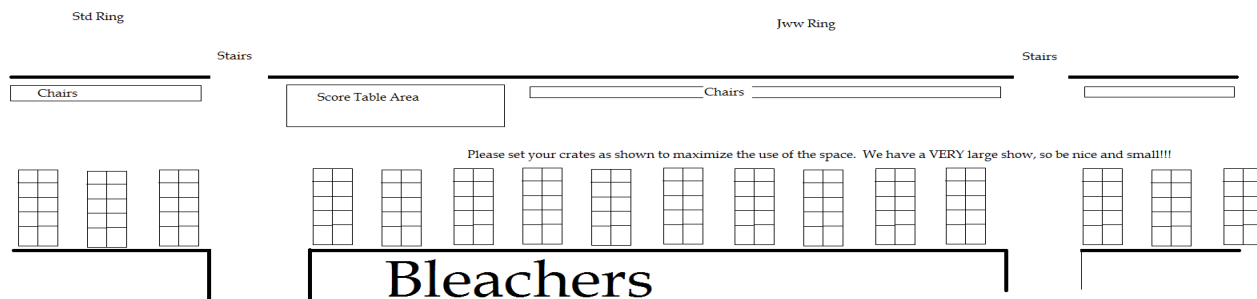

RVs: RV Parking is through Linn County Fairgrounds. Please see the premium for details. You can find one at www.r2agilityonline.com. **You can come in on Thursday at noon.**

Crating: The facility is available Thursday at 4PM for crate setups. Crates are along the bleacher wall as in the past few shows. If you crate where the score table or other “administrative areas”, we might need to move you.