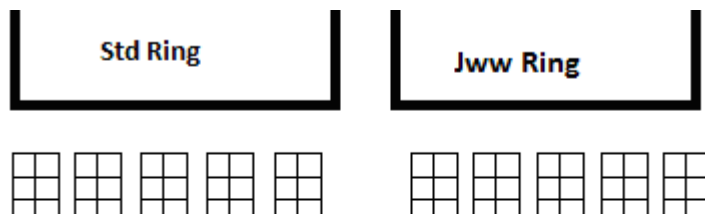

OK everybody THIS is really important stuff..... So is the section below about conflicts....

Crating:

As indicated in the premium, there will be NO X-Pens, NO chairs, and NO “camps” allowed in the crating area. We should have plenty of space, but do ask that you stack your stuff on top of your crate so everybody can get a spot around the rings. Soft crates are OK as long as your extra stuff can be put inside or on top of them.

The NO Chair rule will be strictly enforced. We apologize, but there will not be room for people to be putting chairs and camps in the crating area. There are chairs around the rings and bleachers for watching the runs. Please be kind and respect the rule. Crating is limited and we need everybody’s help to make it work.

Crating in rows as shown. This lets us get more people into the area than if we just go up against the wall. Please put your chairs along the rings.

Potty Areas:

As indicated in the premium, it is a benchable offense to allow your dog to relieve themselves in the landscaped areas on the Expo site. This also extends to the business park to the West of the site. There are potty areas around the facility with shavings, so please use those.

Veterinarian:

VCA Southeast Portland Animal Hospital, 13830 SE Stark St., Portland, OR 97233
Their phone number is 503-255-8139. They are open 24 hours a day, 365 days a year. The driving directions from the show site are as follows: Head east on Marine Dr W toward N Pier 99 St. Turn right to merge onto I-5 S. Slight right onto U.S. 30 E (signs for I-84 E/The Dalles). Continue onto I-84 E. Take exit 7 for Halsey St. toward Gateway **District**. Keep right at the fork, follow signs for 99th Avenue and merge onto NE 99th Ave. Turn left onto E Burnside St. Turn right onto SE 122nd Ave. Turn left onto SE Stark St., and the destination will be on the right.

Move-ups:

The deadline for move-ups is Monday Jan. 18th, at 6PM. Move-ups must be received in writing or email by that deadline. Day-to-Day move-ups are being accepted for Friday, Saturday, and Sunday but must be received no later than ½ hour after the last class.

Setup:

The agility area is being prepared on Wednesday morning. We anticipate that the area will be available for setup after 3PM, but don’t have a firm time yet.

If you setup early and we need to move your stuff, we will. We plan on being there early on Wednesday afternoon and will coordinate setup at that time. There are some spaces reserved for our chief workers that will be identified on Wednesday. Please coordinate with the workers on site to setup in the proper place.

Conflicts:

There are lots of activities this weekend and there will be many conflicts. We will try to run the conflicts either at the start or the end of each class. Be sure to coordinate with Mrs. Robin and the gate stewards if you have a conflict. Be sure to mark a ‘C’ by your name on the gate sheet so we know about the conflict.

- If you are running in another activity, you will likely have a conflict.
- If you are running more than one dog, you are likely conflicted.
- If you have a conflict – or think you might have a conflict, make sure to walk your course with an earlier group.
- If you miss all the walkthrus – you might have to run without one, so make sure to walk early if needed.