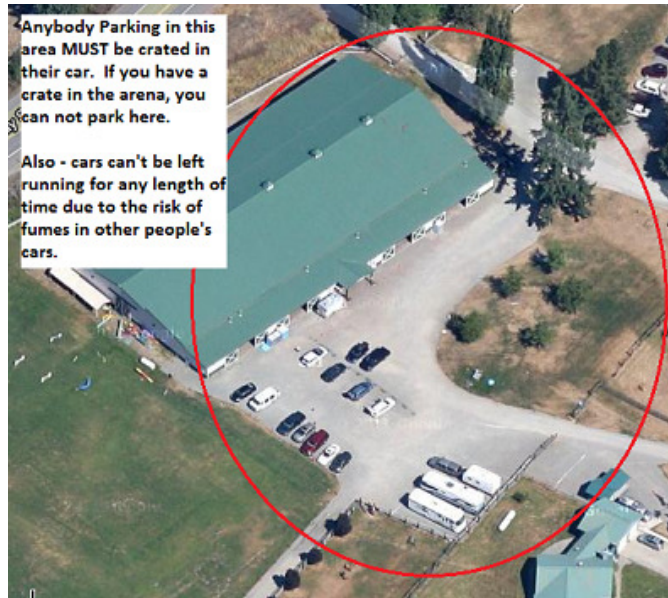

Crating / Parking Information

Car Parking:

If you are parking in the area indicated on this diagram – basically anywhere near the Arena, you may not also have a crate inside. This area is reserved for ONLY those people that want to crate out of their cars. Also make sure to not run your car's engine excessively as that puts exhaust fumes in the car next to yours and gasses out those dogs !!!